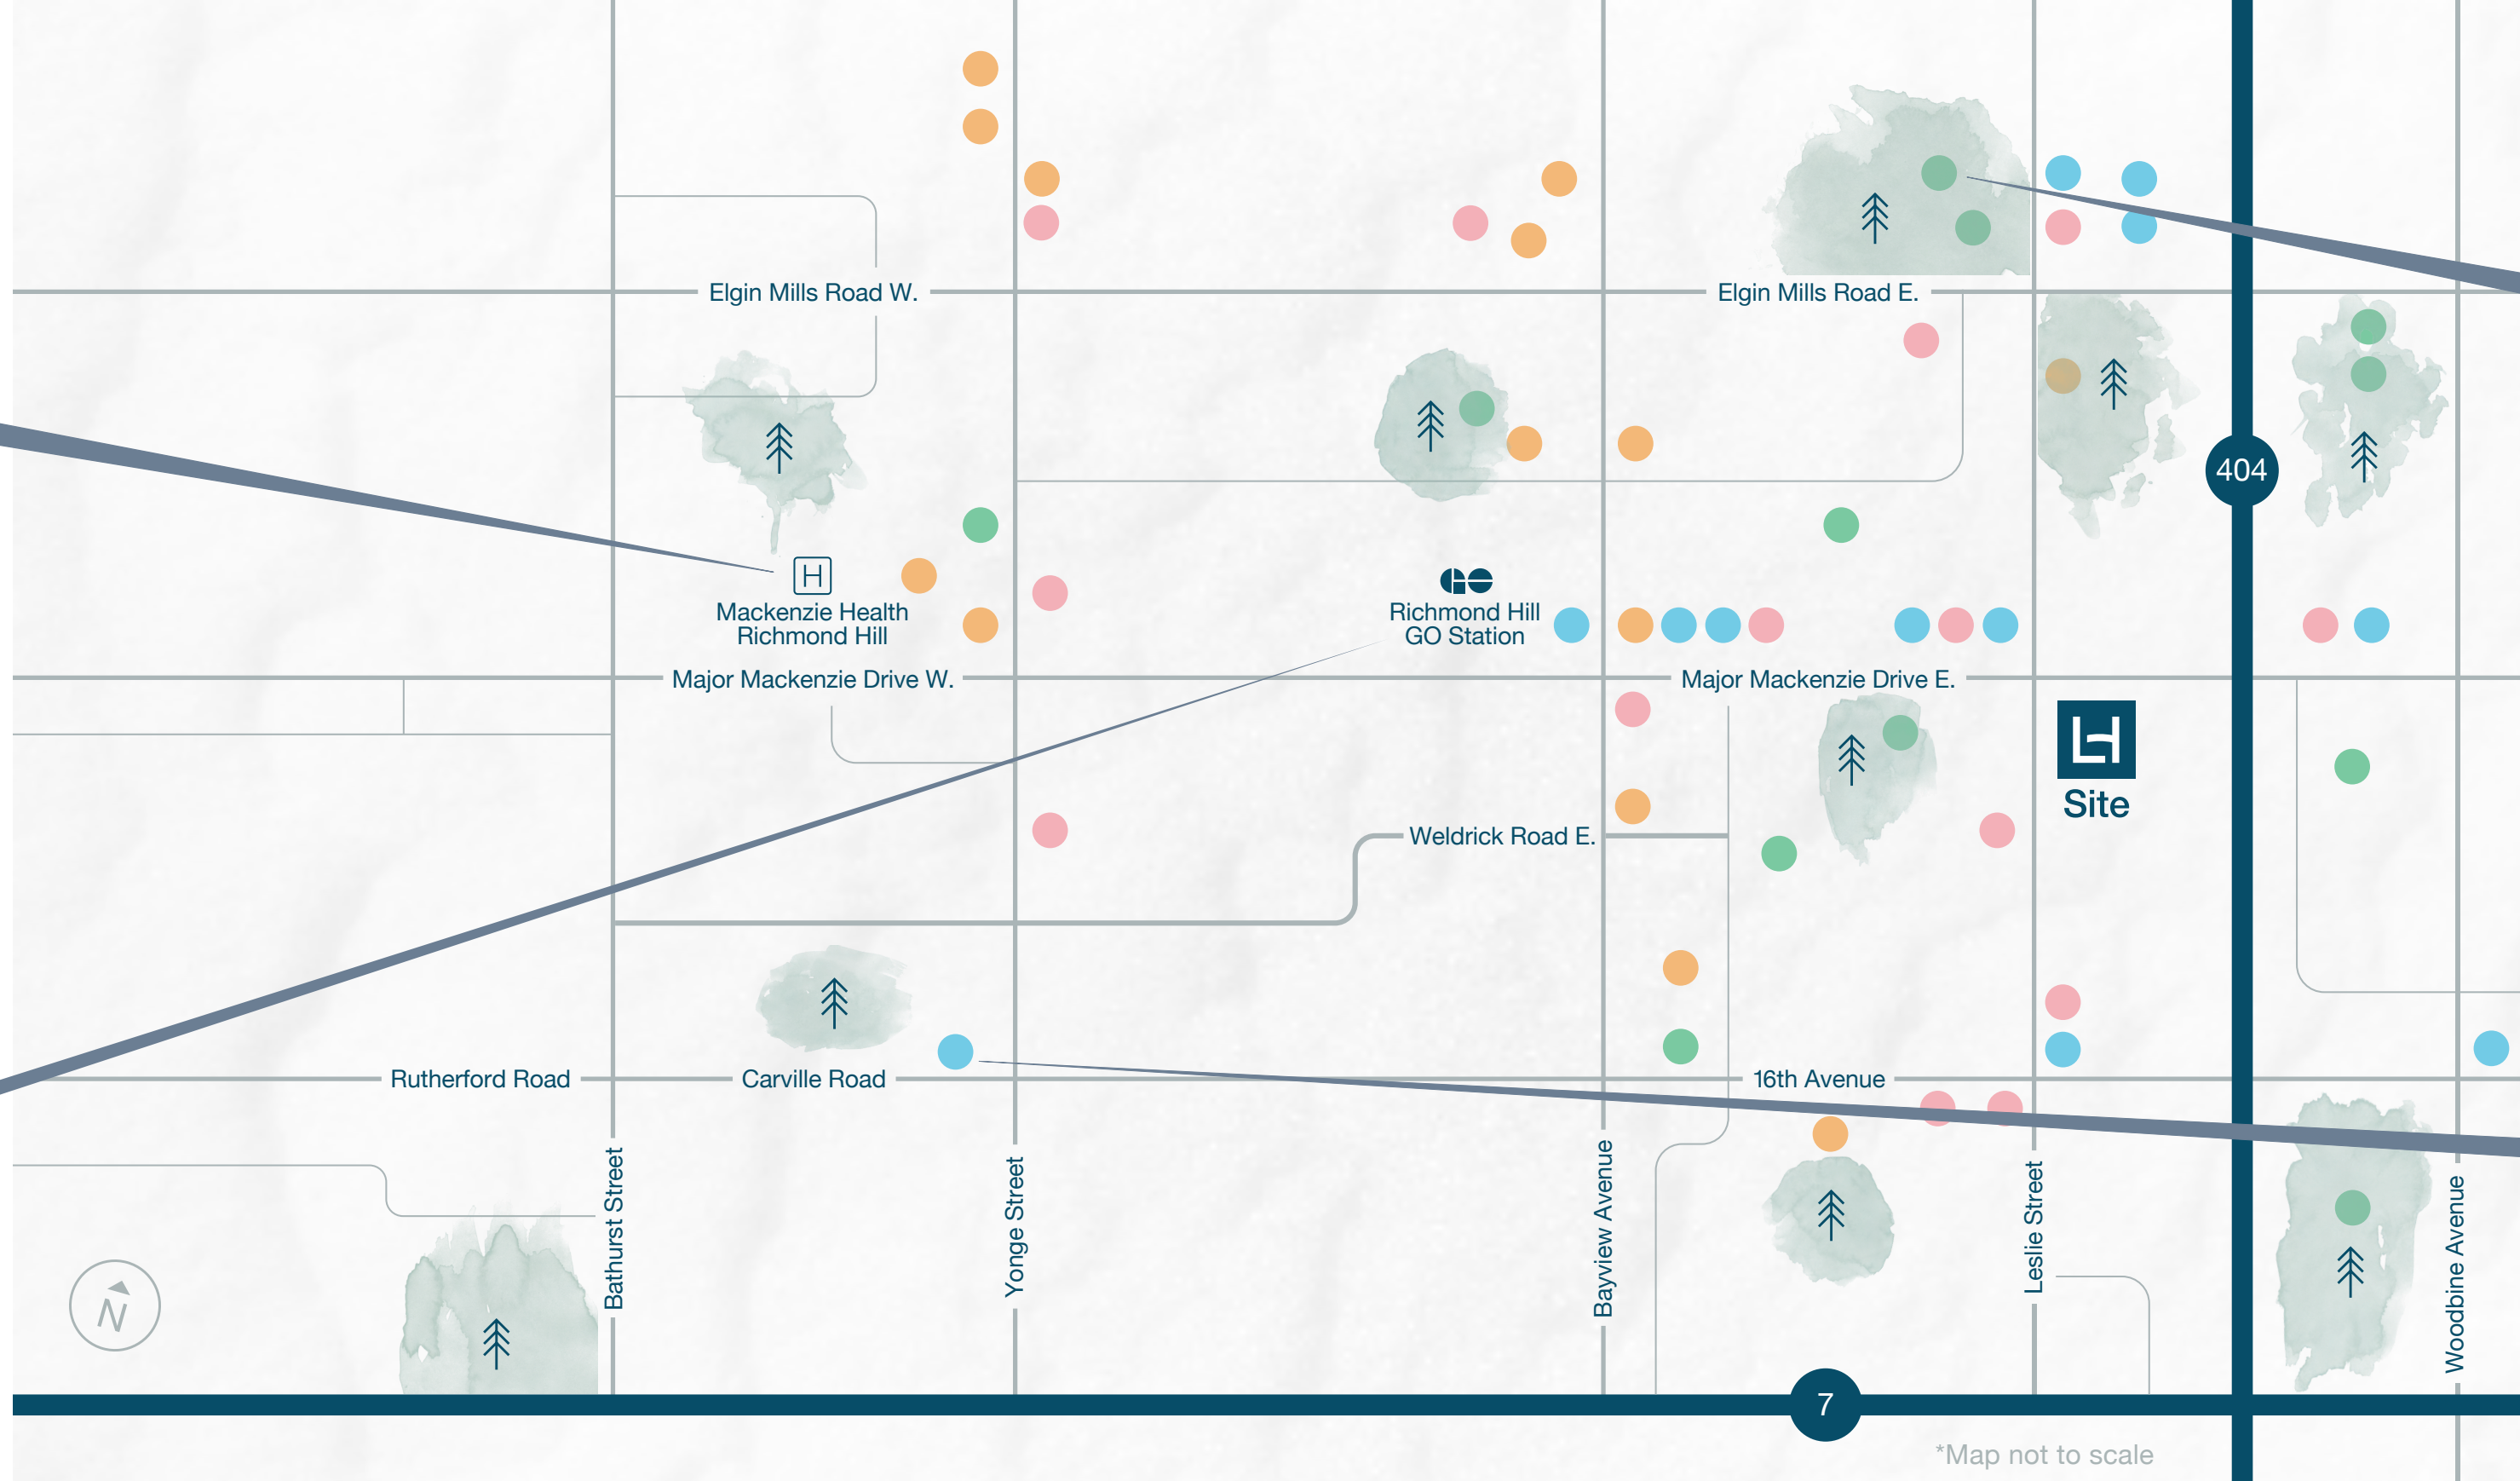

Mackenzie Health Hospital

Richmond Green Sports Centre and Park

Richmond Hill GO Station

Hillcrest Mall

# Your New Neighbourhood

\*Map not to scale

## Amenities Legend

- Recreation & Parks
- Schools & Education
- Food & Drinks
- Shopping