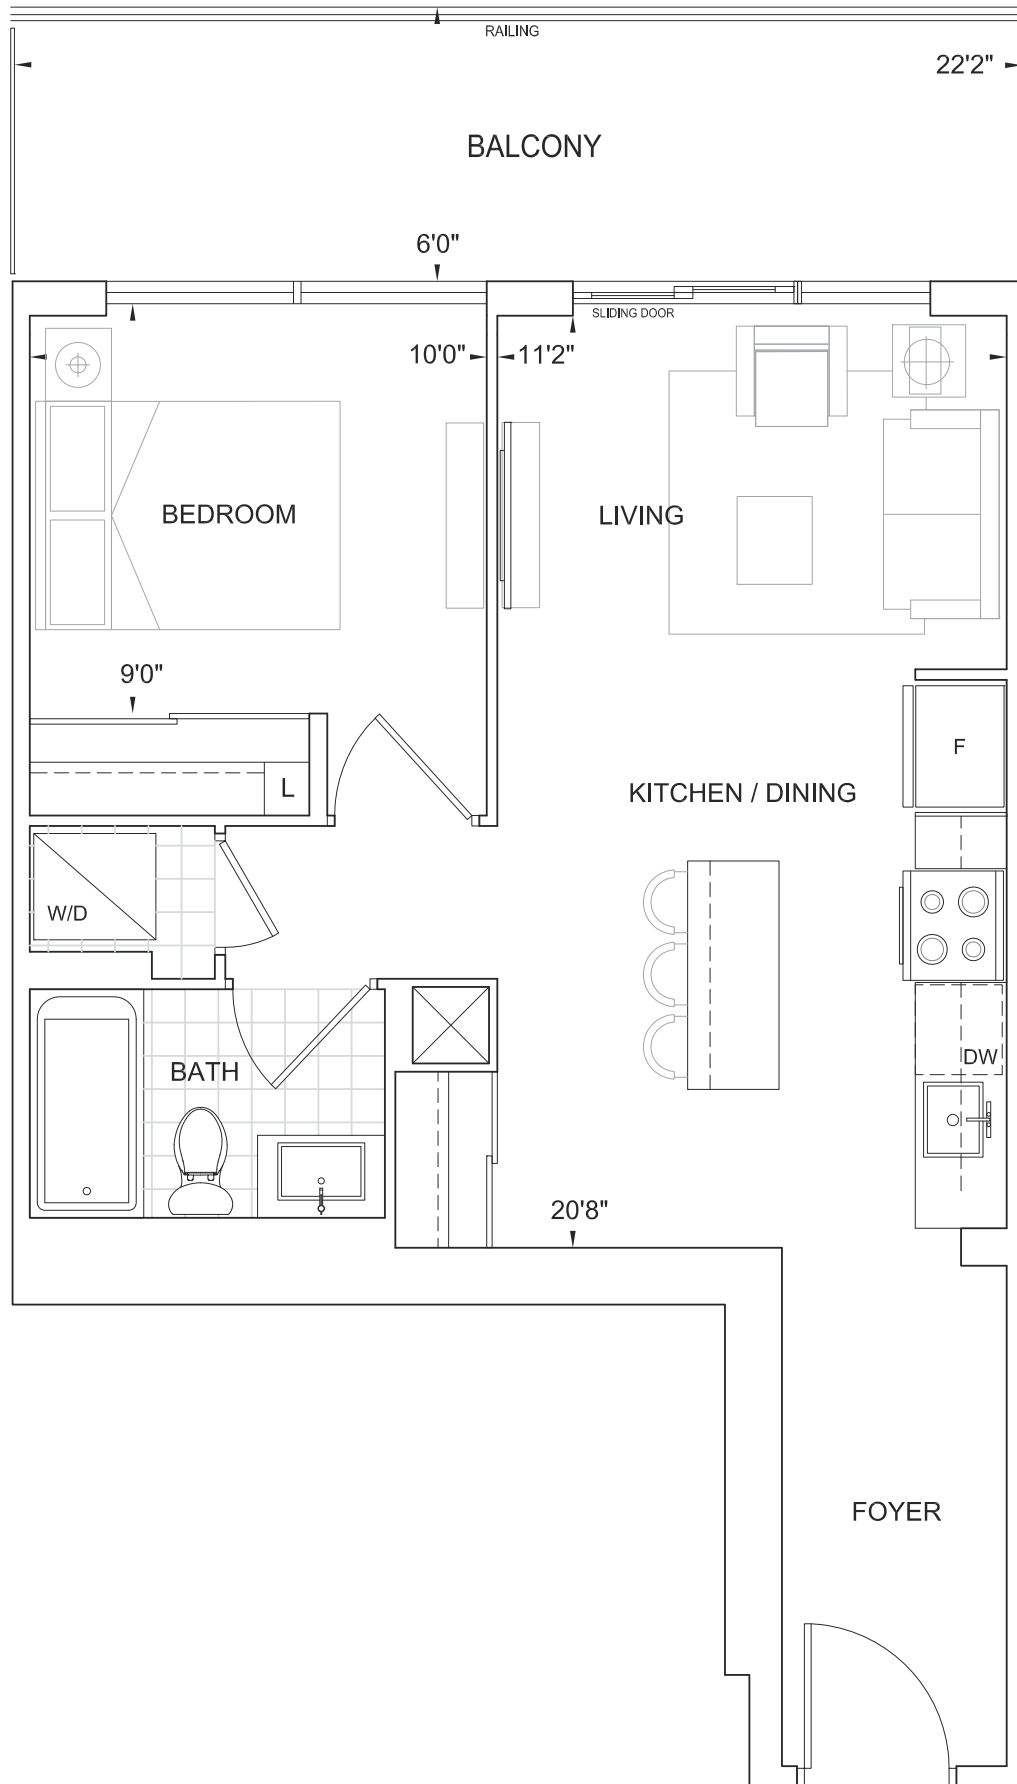

1 BEDROOM | Interior 572 Sq.Ft. • Exterior 132 Sq.Ft. • Total 704 Sq.Ft.

# A 572

CHARISMA SERIES  
10' CEILING • FLOOR 5-6

TOWER SERIES  
9' CEILING • FLOOR 2-4

TOWER SERIES  
9' CEILING • FLOOR 7-12, 14-24