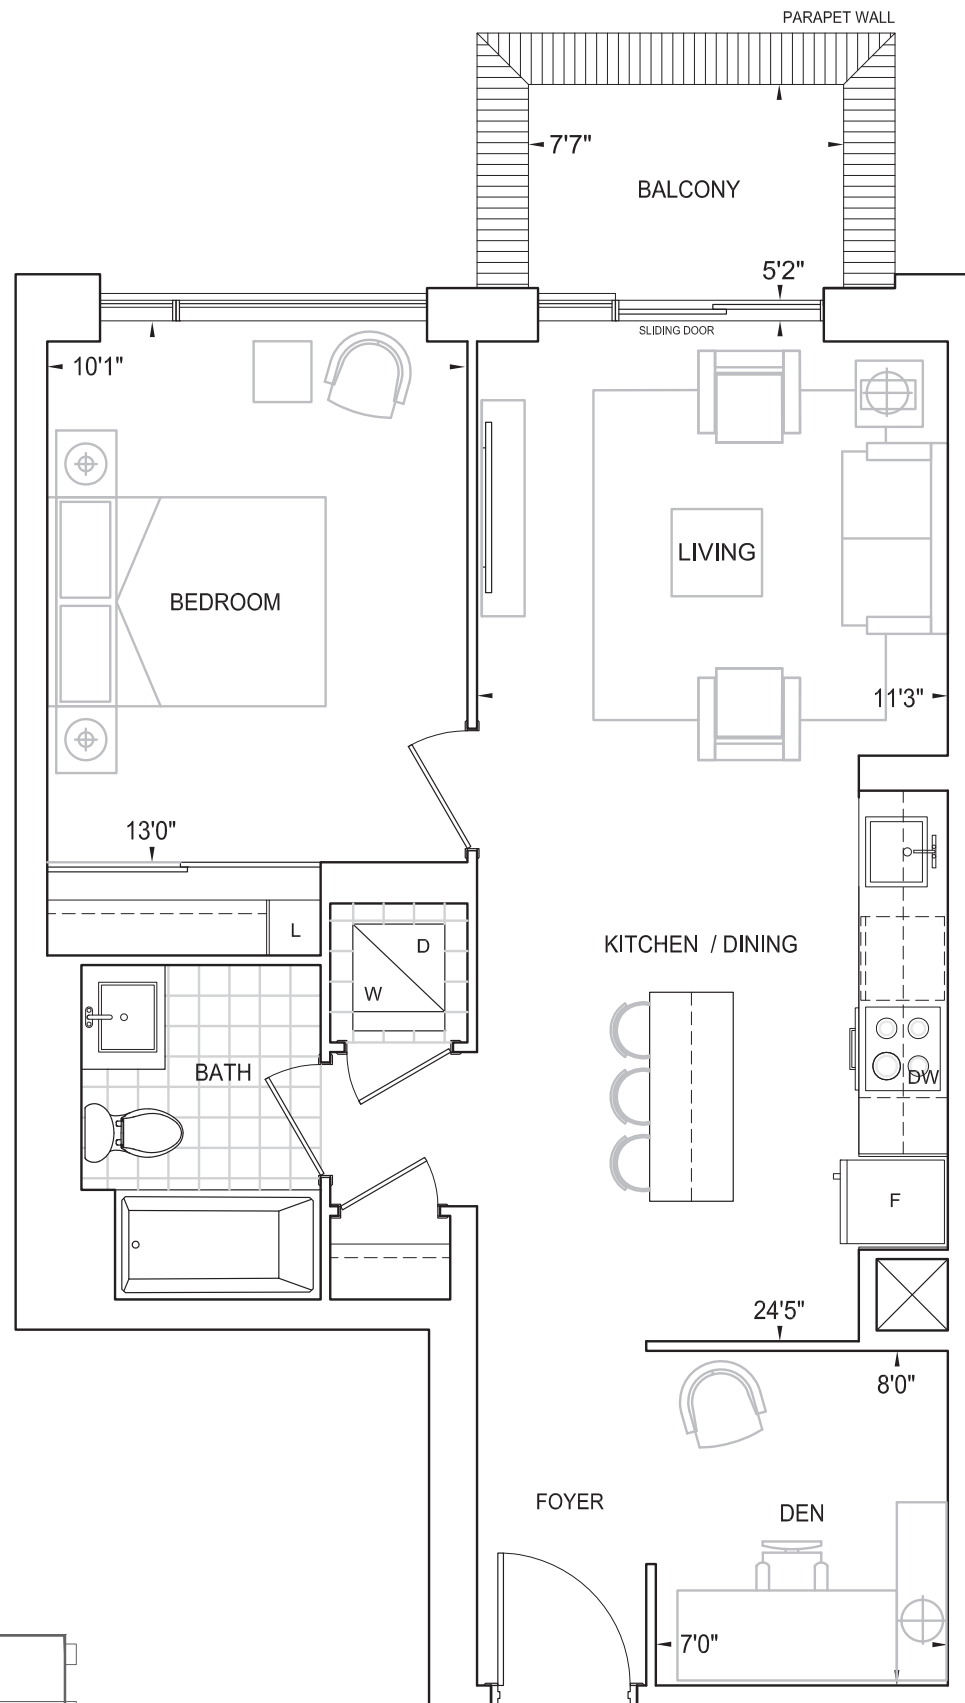

B677

One Bedroom + Den Interior 677 Sq.Ft. • Exterior 59 Sq.Ft. • Total 736 Sq.Ft.

Dimensions, specifications, layouts, location of materials and fixtures, tile floor patterns and architectural detailing (including window size and location and door size, location and swing) are approximate only and are subject to change or modifications, without notice. Actual usable floor space varies from stated floor area. Orientation of suite may be reversed and Purchaser agrees to accept same. Balconies, terraces and patios are exclusive use common elements shown for display purposes only and location and size are subject to change without notice. All illustrations are artist concept only. The provisions of Schedule "X" of this Agreement, including Section 6 and 38 apply to this Schedule. E. & O.E. June 2020