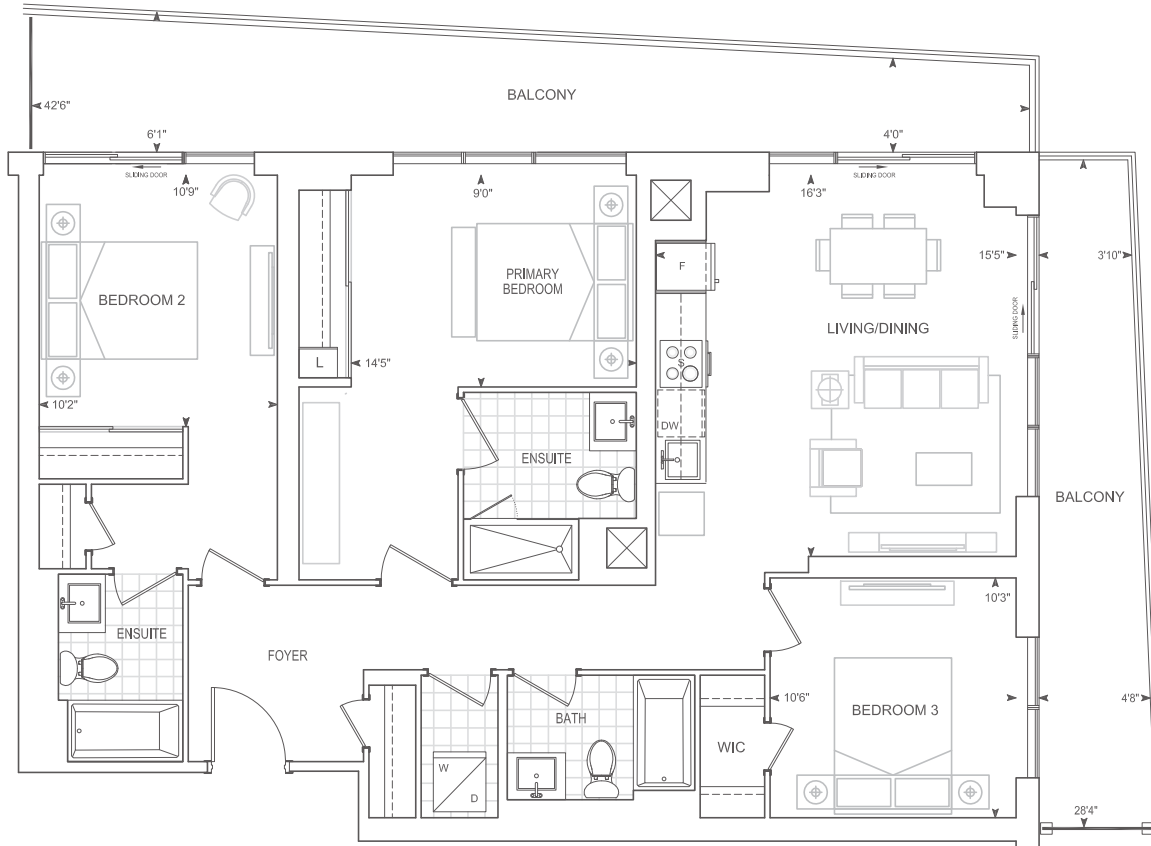

Exterior 321 sq.ft. Interior 1227 sq.ft. Total 1,548 sq.ft.

# E1227-BF

## 3 BEDROOM

Barrier Free

FLOOR 30

**THOMPSON SERIES** 10' CEILINGS  
FLOOR 30

Dimensions, specifications, layouts, location of materials and fixtures, tile floor patterns and architectural detailing (including window size and location and door size, location and swing) are approximate only and are subject to change or modifications, without notice. Actual usable floor space varies from stated floor area. Orientation of suite may be reverse and Purchaser agrees to accept same. Balconies, terraces and patios are exclusive use common elements shown for display purposes only and location and size are subject to change without notice. All illustrations are artist concept only. The provisions of Schedule "X" of this Agreement, including Section 6 and 38 apply to this Schedule. E. & O.E. May 2023