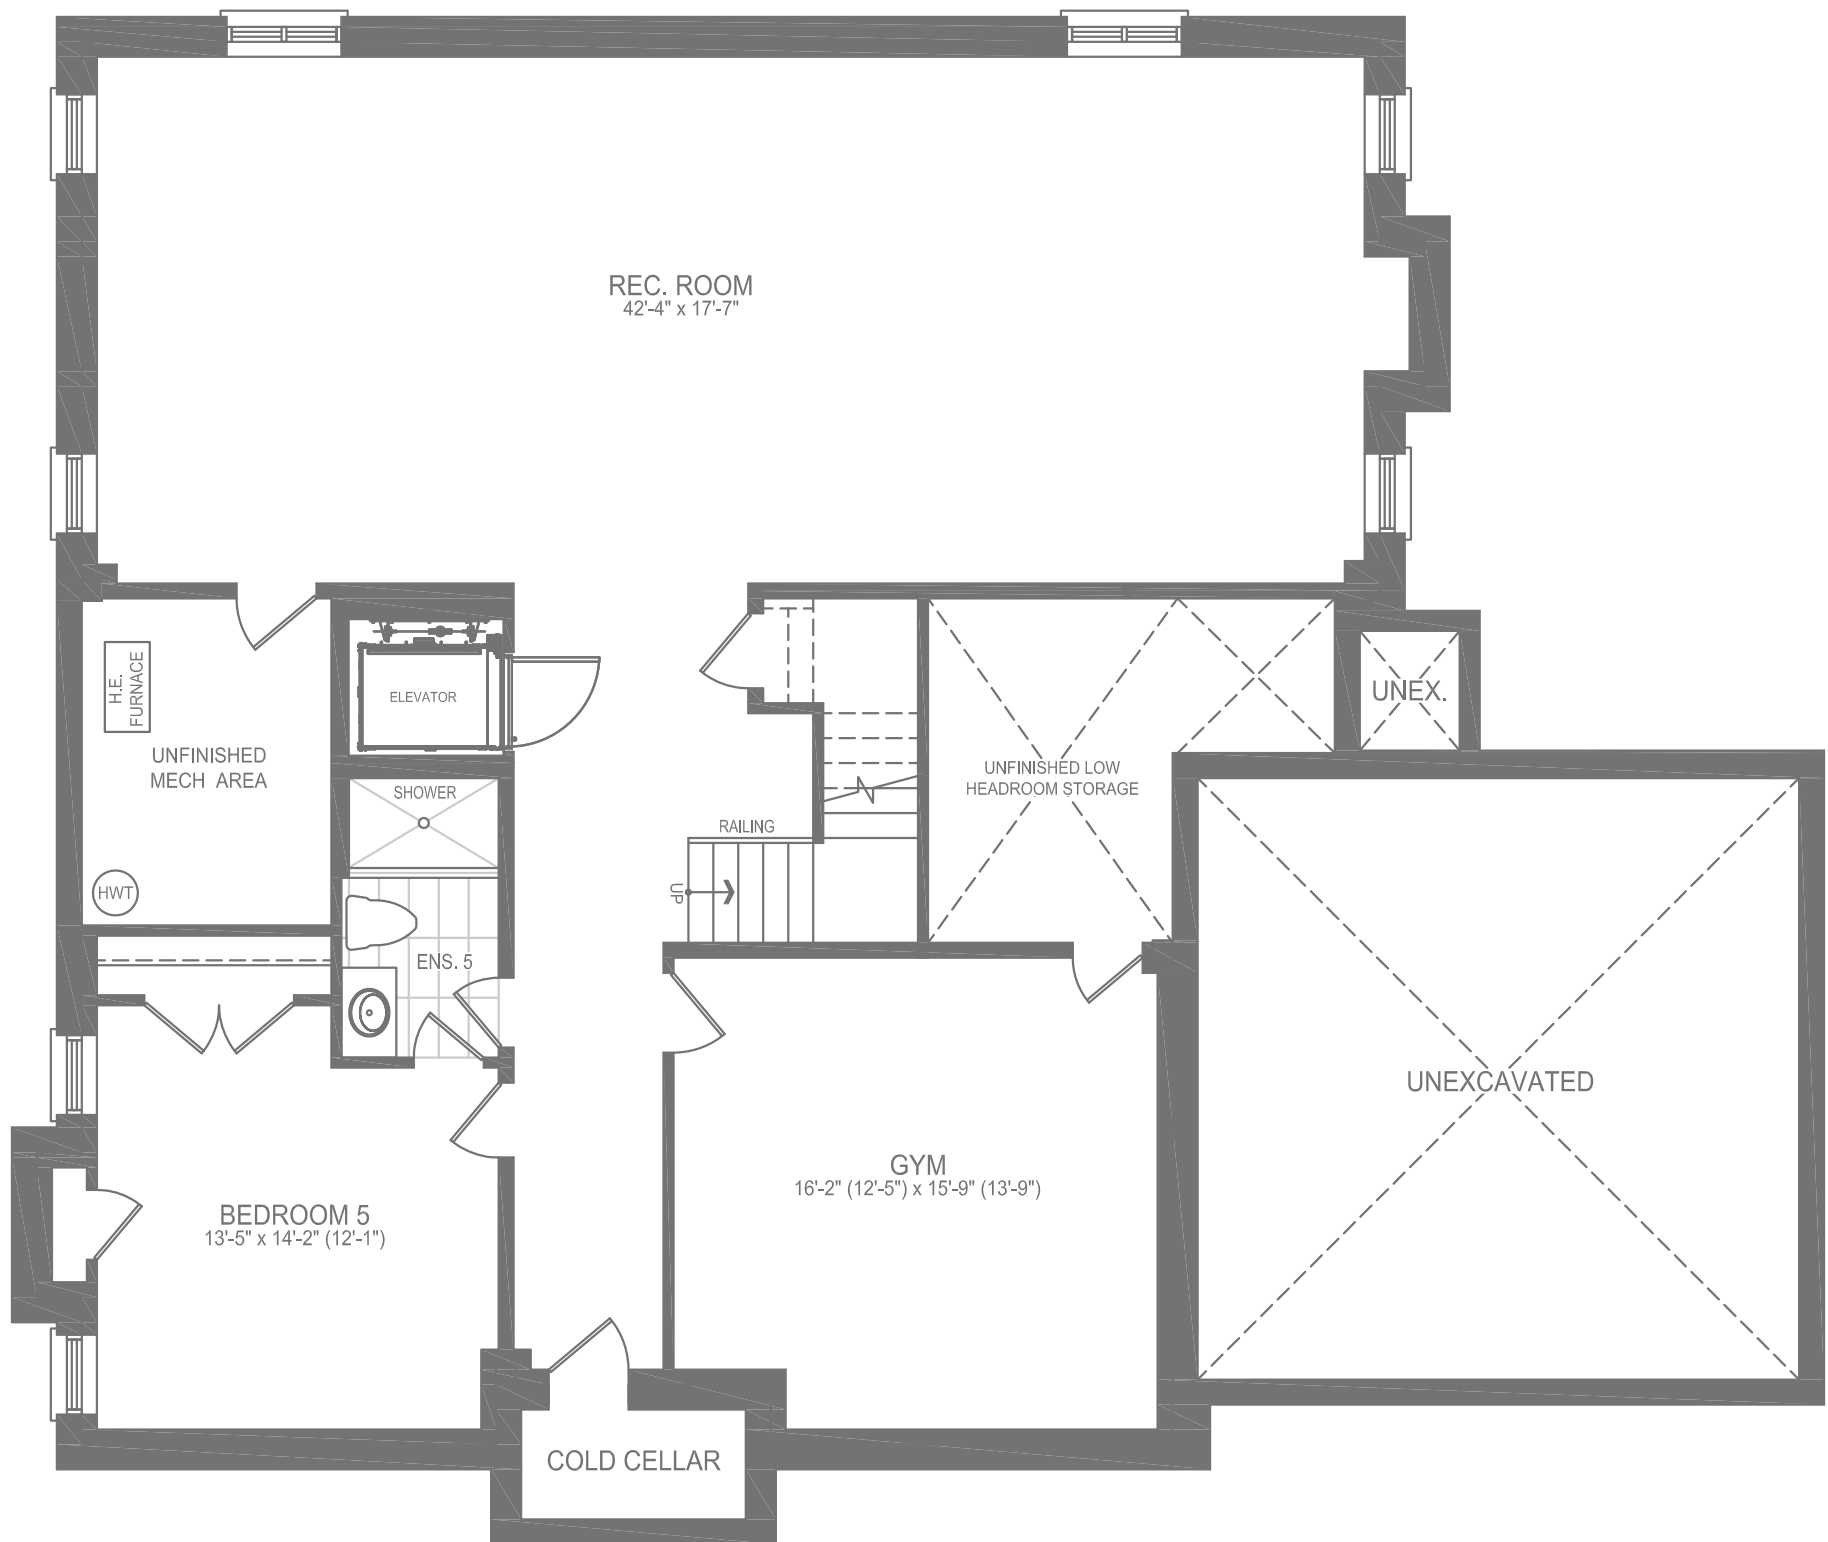

GEORGIAN THREE

ELEVATION A 3,830 SQ.FT.

FINISHED LOWER LEVEL 1,711 SQ.FT.* | TOTAL 5,541 SQ.FT.

Orientation of home may be reversed and purchaser agrees to accept the same. Steps and porches may vary at any exterior entrance ways due to grading variance. Actual usable floor space may vary from the stated floor areas. All renderings are artists concept. Dimensions, specifications and architectural detailing subject to modifications. Roofline and adjoining model types may vary due to siting. Appliances, furniture and furnishings not included. E. & O. E. October 2018.

GEORGIAN THREE / MAIN LEVEL

GEORGIAN THREE / UPPER LEVEL

GEORGIAN THREE / LOWER LEVEL

GEORGIAN THREE

ELEVATION B 3,830 SQ.FT.

FINISHED LOWER LEVEL 1,711 SQ.FT.* | TOTAL 5,541 SQ.FT.

Orientation of home may be reversed and purchaser agrees to accept the same. Steps and porches may vary at any exterior entrance ways due to grading variance. Actual usable floor space may vary from the stated floor areas. All renderings are artists concept. Dimensions, specifications and architectural detailing subject to modifications. Roofline and adjoining model types may vary due to siting. Appliances, furniture and furnishings not included. E. & O. E. October 2018.

GEORGIAN THREE / MAIN LEVEL

GEORGIAN THREE / UPPER LEVEL

GEORGIAN THREE / LOWER LEVEL