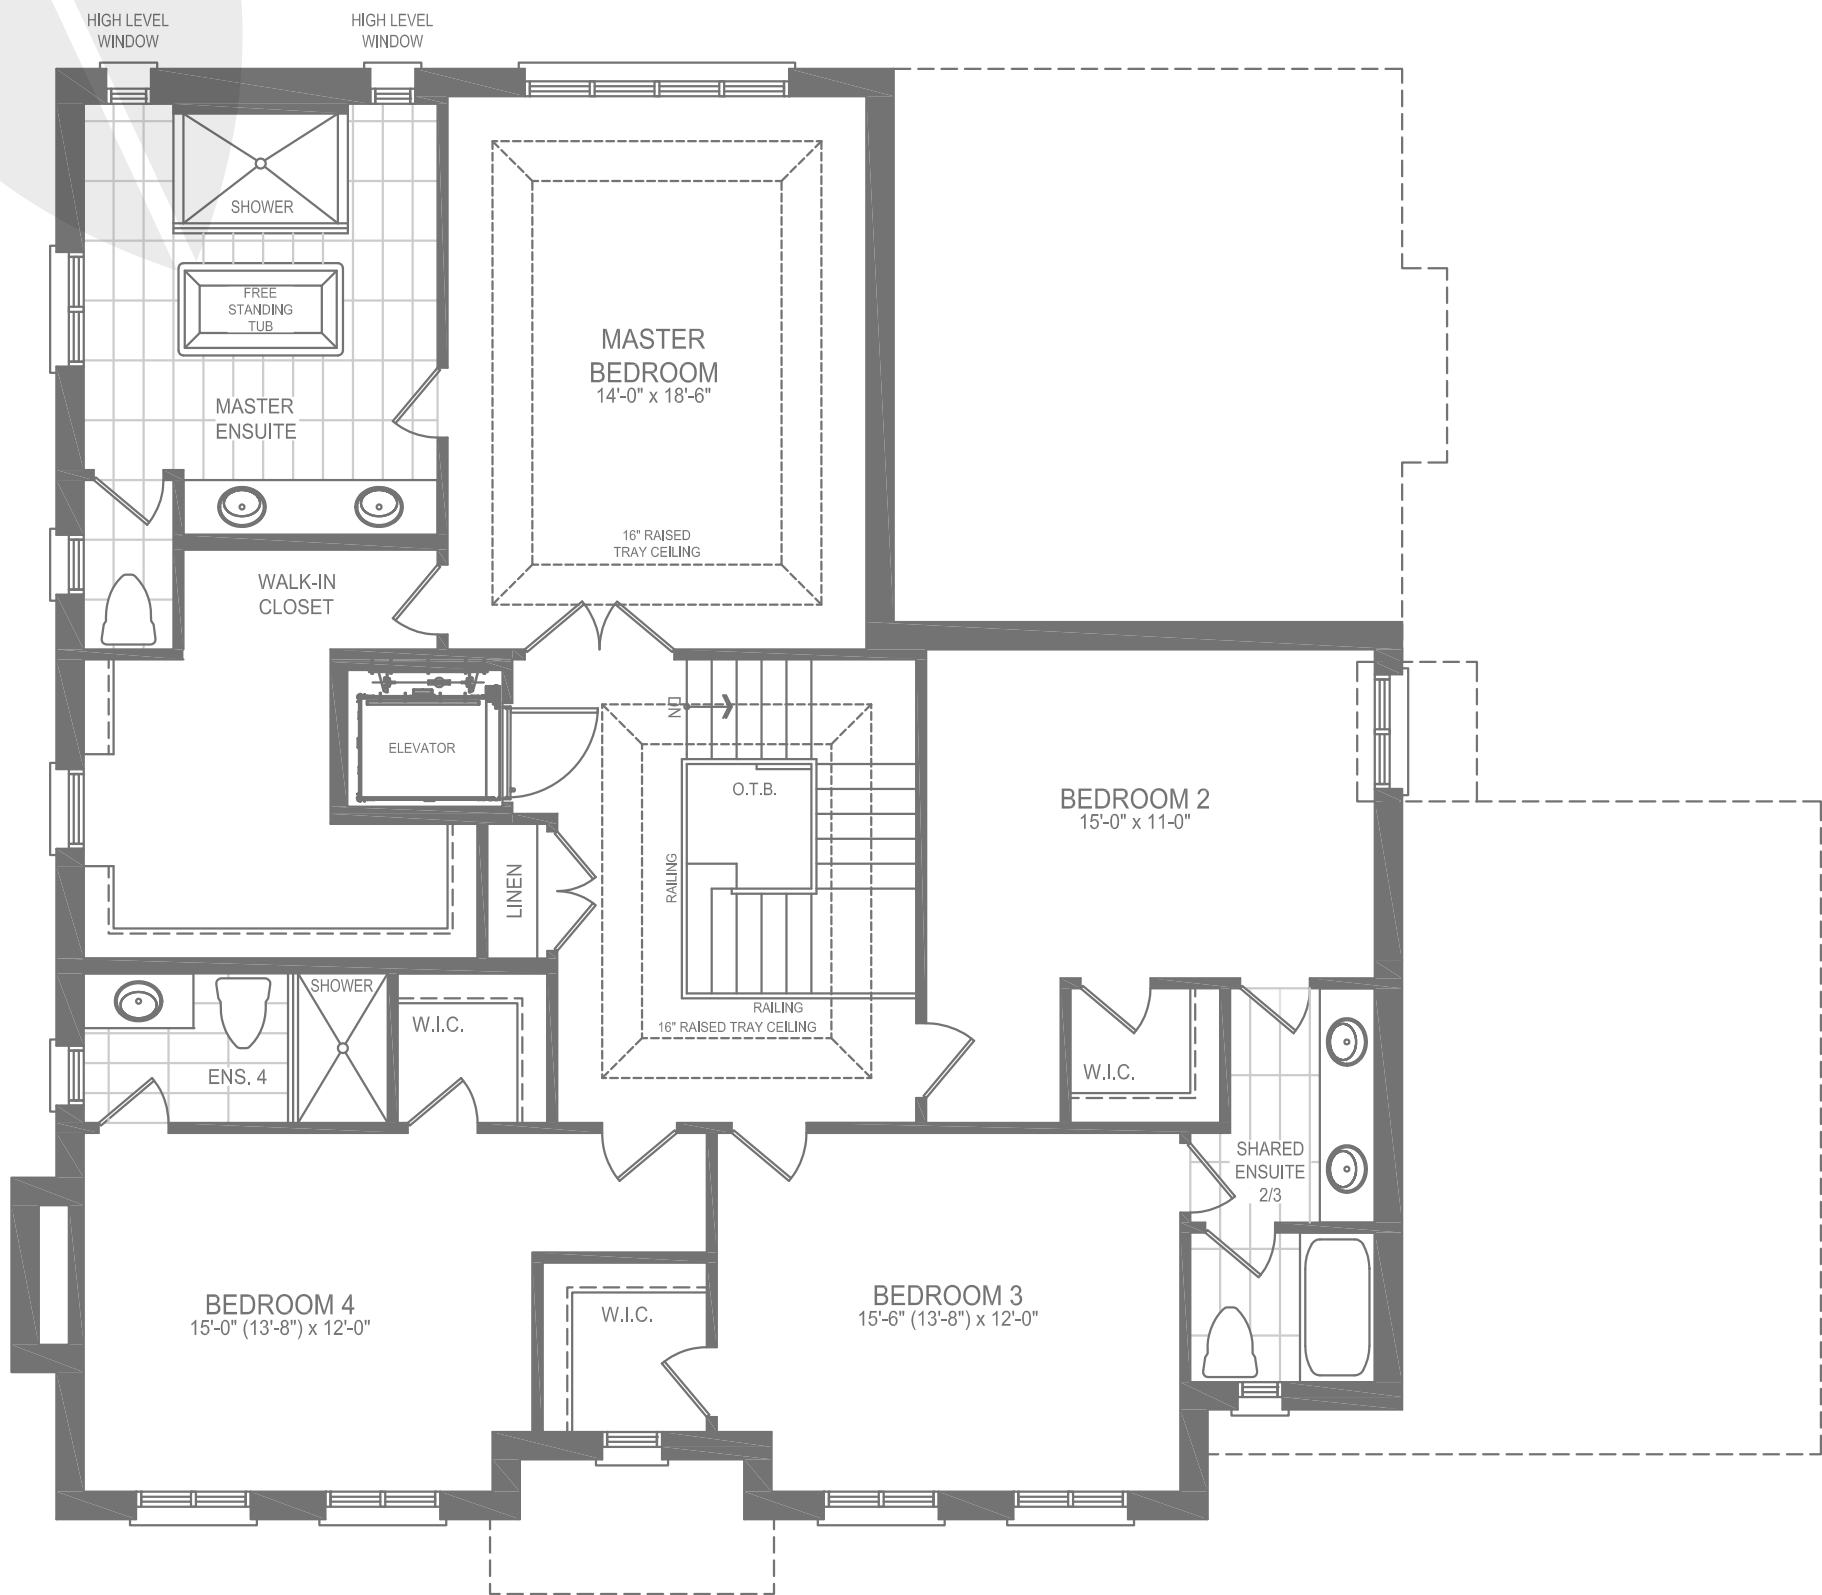

GEORGIAN THREE

ELEVATION A 3,830 SQ.FT.

FINISHED LOWER LEVEL 1,711 SQ.FT.* | TOTAL 5,541 SQ.FT.

Orientation of home may be reversed and purchaser agrees to accept the same. Steps and porches may vary at any exterior entrance ways due to grading variance. Actual usable floor space may vary from the stated floor areas. All renderings are artists concept. Dimensions, specifications and architectural detailing subject to modifications. Roofline and adjoining model types may vary due to siting. Appliances, furniture and furnishings not included. E. & O. E. October 2018.

GEORGIAN THREE / MAIN LEVEL

GEORGIAN THREE / UPPER LEVEL

GEORGIAN THREE / LOWER LEVEL

GEORGIAN THREE

ELEVATION B 3,830 SQ.FT.

FINISHED LOWER LEVEL 1,711 SQ.FT.* | TOTAL 5,541 SQ.FT.

Orientation of home may be reversed and purchaser agrees to accept the same. Steps and porches may vary at any exterior entrance ways due to grading variance. Actual usable floor space may vary from the stated floor areas. All renderings are artists concept. Dimensions, specifications and architectural detailing subject to modifications. Roofline and adjoining model types may vary due to siting. Appliances, furniture and furnishings not included. E. & O. E. October 2018.

GEORGIAN THREE / MAIN LEVEL

GEORGIAN THREE / UPPER LEVEL

GEORGIAN THREE / LOWER LEVEL