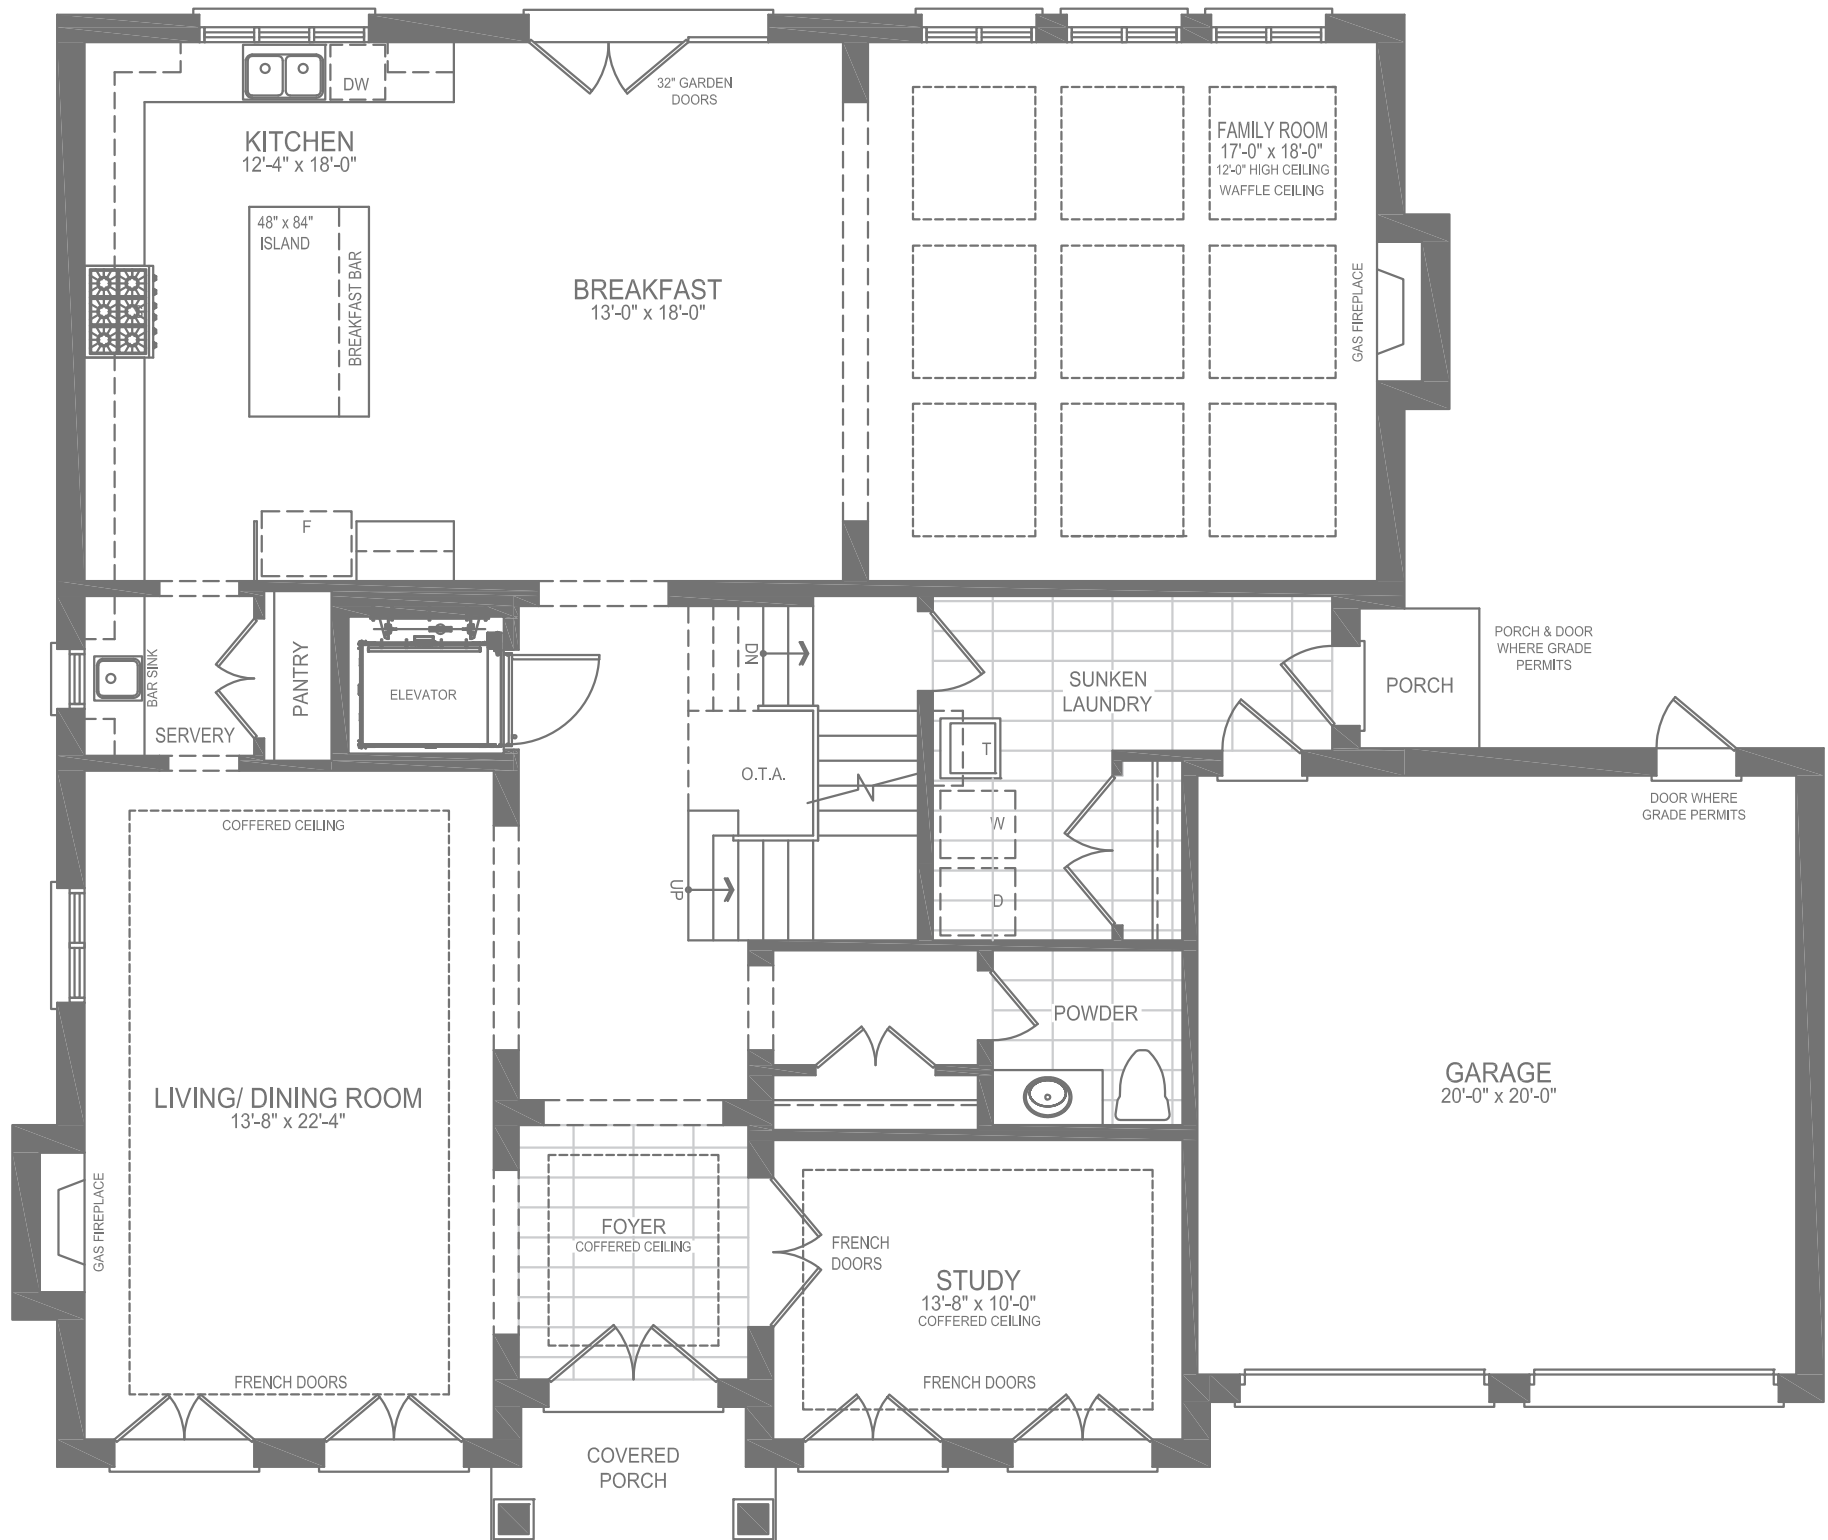

GEORGIAN THREE

ELEVATION A 3,830 SQ.FT.

FINISHED LOWER LEVEL 1,711 SQ.FT.* | TOTAL 5,541 SQ.FT.

Orientation of home may be reversed and purchaser agrees to accept the same. Steps and porches may vary at any exterior entrance ways due to grading variance. Actual usable floor space may vary from the stated floor areas. All renderings are artists concept. Dimensions, specifications and architectural detailing subject to modifications. Roofline and adjoining model types may vary due to siting. Appliances, furniture and furnishings not included. E. & O. E. October 2018.

GEORGIAN THREE / MAIN LEVEL

GEORGIAN THREE / UPPER LEVEL

GEORGIAN THREE / LOWER LEVEL

GEORGIAN THREE

ELEVATION B 3,830 SQ.FT.

FINISHED LOWER LEVEL 1,711 SQ.FT.* | TOTAL 5,541 SQ.FT.

Orientation of home may be reversed and purchaser agrees to accept the same. Steps and porches may vary at any exterior entrance ways due to grading variance. Actual usable floor space may vary from the stated floor areas. All renderings are artists concept. Dimensions, specifications and architectural detailing subject to modifications. Roofline and adjoining model types may vary due to siting. Appliances, furniture and furnishings not included. E. & O. E. October 2018.

GEORGIAN THREE / MAIN LEVEL

GEORGIAN THREE / UPPER LEVEL

GEORGIAN THREE / LOWER LEVEL