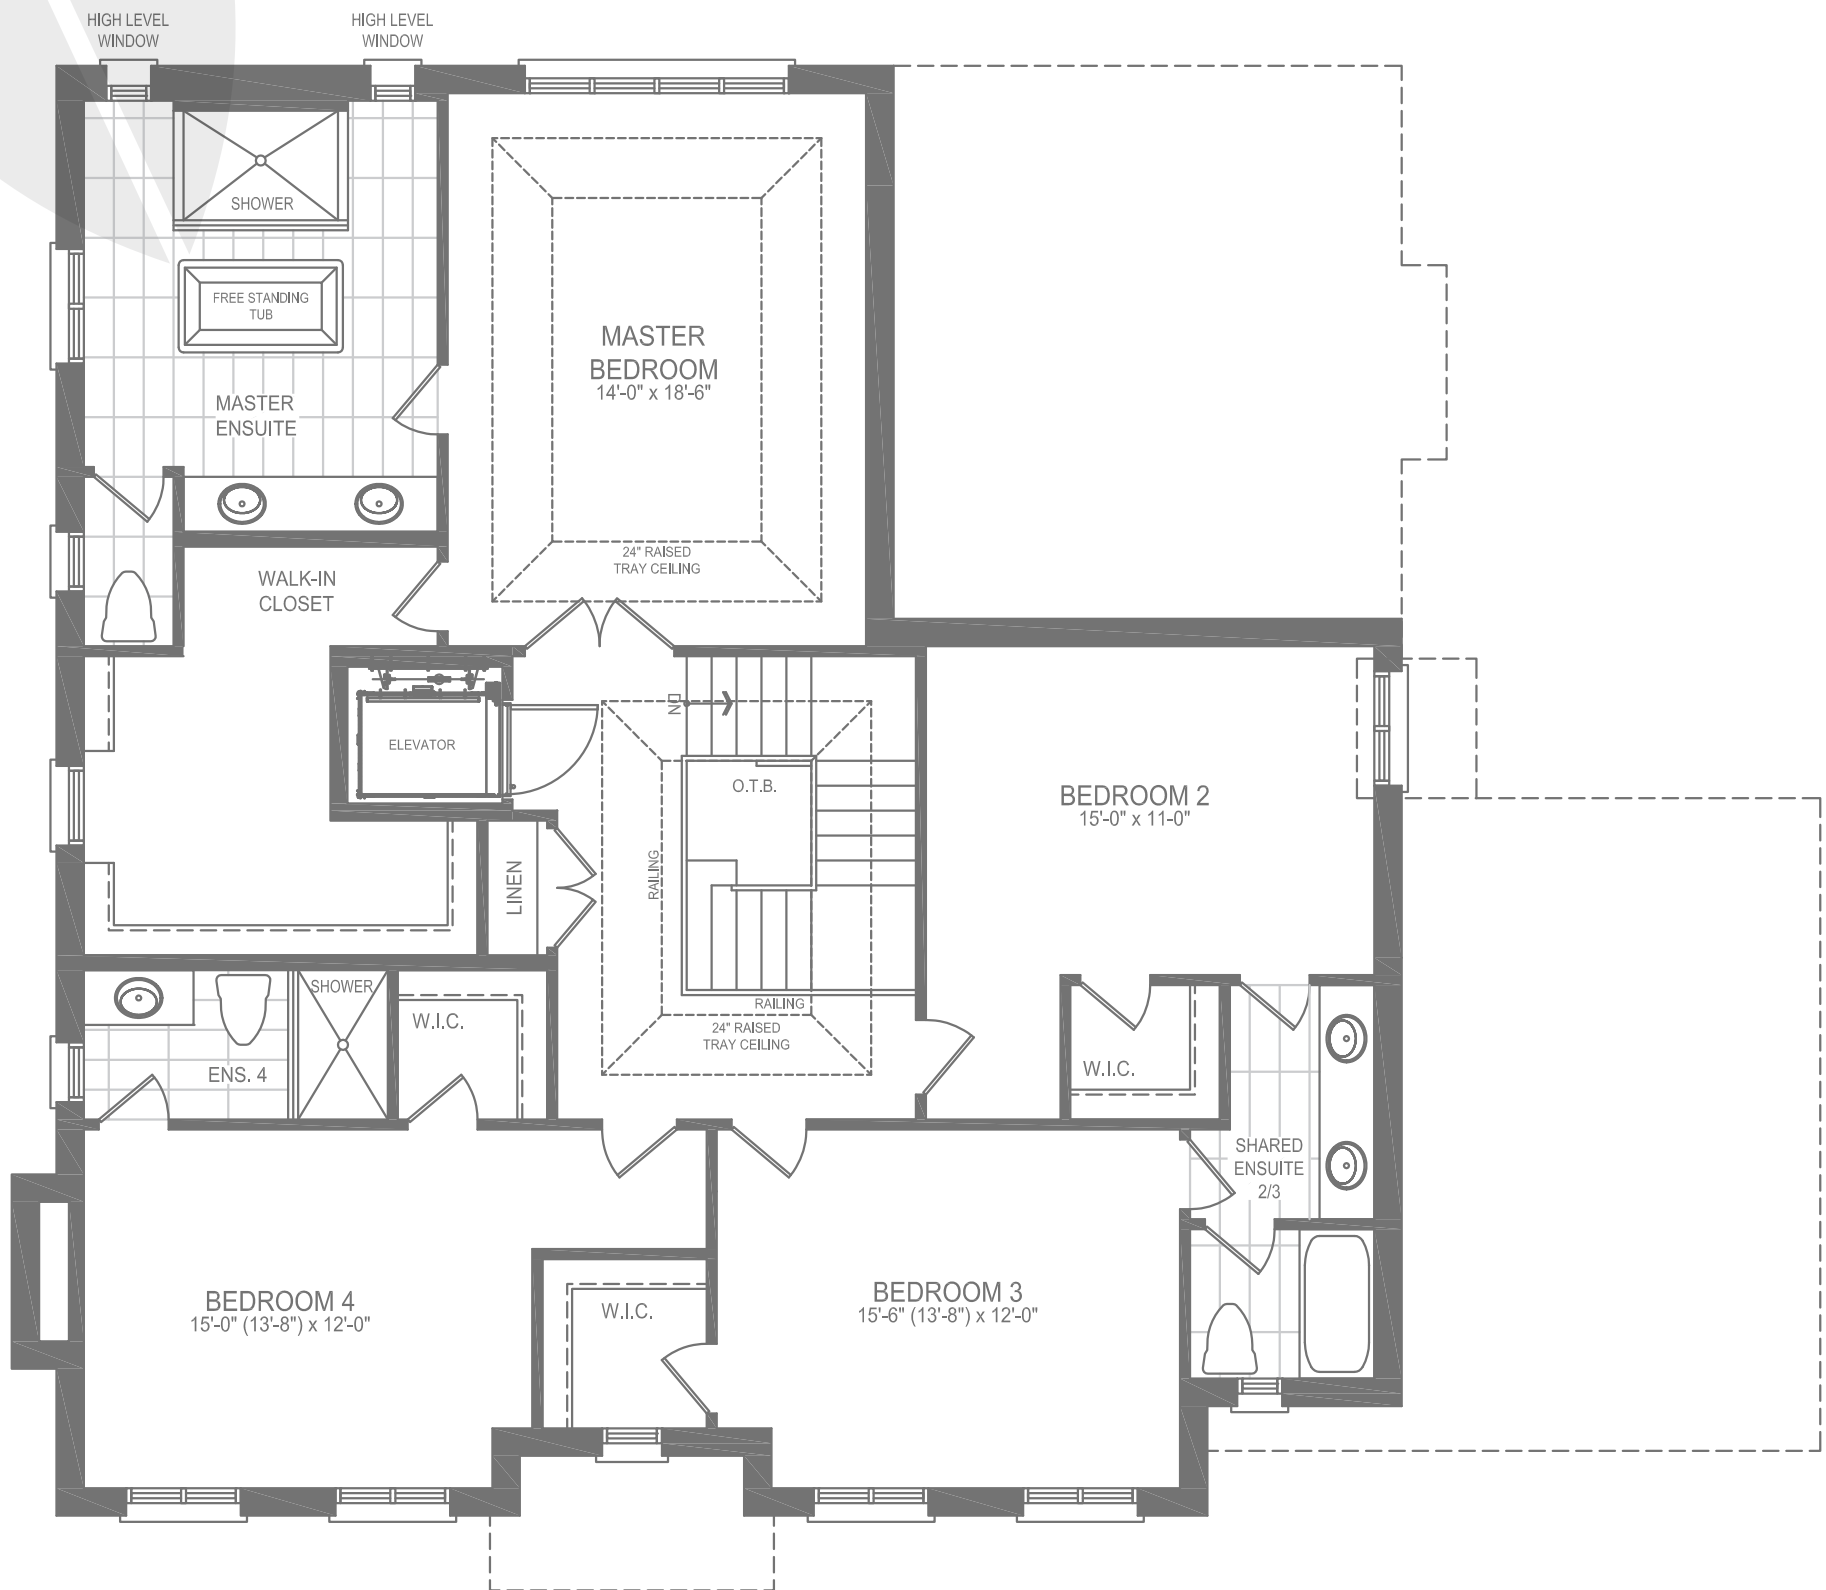

GEORGIAN THREE

ELEVATION A 3,830 SQ.FT.

FINISHED LOWER LEVEL 1,711 SQ.FT.* | TOTAL 5,541 SQ.FT.

Orientation of home may be reversed and purchaser agrees to accept the same. Steps and porches may vary at any exterior entrance ways due to grading variance. Actual usable floor space may vary from the stated floor areas. All renderings are artists concept. Dimensions, specifications and architectural detailing subject to modifications. Roofline and adjoining model types may vary due to siting. Appliances, furniture and furnishings not included. E. & O. E. October 2018.

GEORGIAN THREE / MAIN LEVEL

GEORGIAN THREE / UPPER LEVEL

GEORGIAN THREE / LOWER LEVEL

GEORGIAN THREE

ELEVATION B 3,830 SQ.FT.

FINISHED LOWER LEVEL 1,711 SQ.FT.* | TOTAL 5,541 SQ.FT.

Orientation of home may be reversed and purchaser agrees to accept the same. Steps and porches may vary at any exterior entrance ways due to grading variance. Actual usable floor space may vary from the stated floor areas. All renderings are artists concept. Dimensions, specifications and architectural detailing subject to modifications. Roofline and adjoining model types may vary due to siting. Appliances, furniture and furnishings not included. E. & O. E. October 2018.

GEORGIAN THREE / MAIN LEVEL

GEORGIAN THREE / UPPER LEVEL

GEORGIAN THREE / LOWER LEVEL