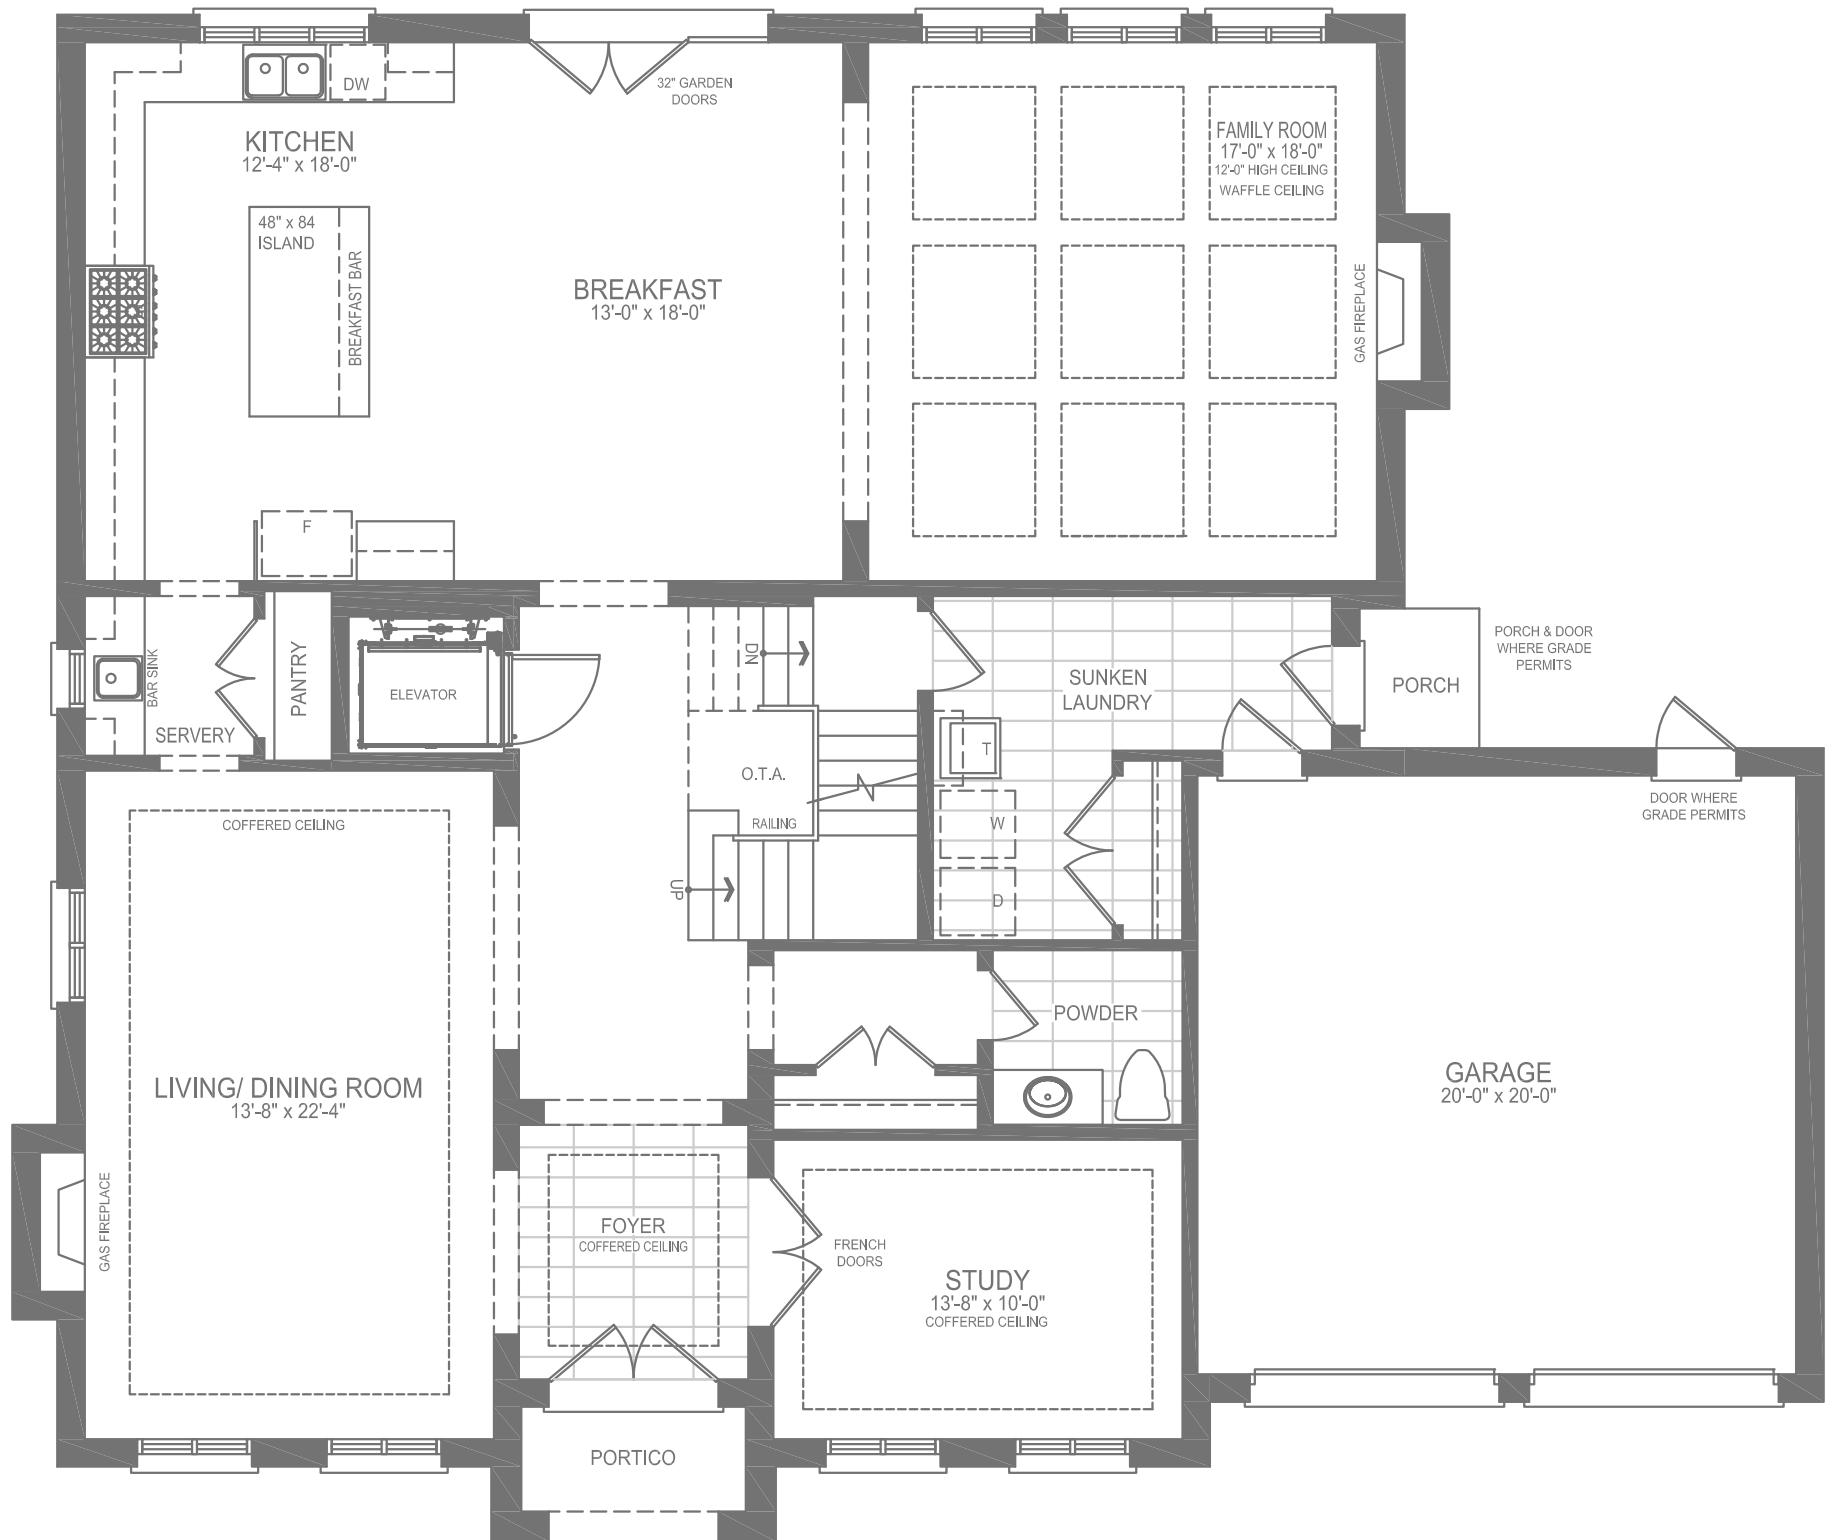

GEORGIAN THREE

ELEVATION A 3,830 SQ.FT.

FINISHED LOWER LEVEL 1,711 SQ.FT.* | TOTAL 5,541 SQ.FT.

Orientation of home may be reversed and purchaser agrees to accept the same. Steps and porches may vary at any exterior entrance ways due to grading variance. Actual usable floor space may vary from the stated floor areas. All renderings are artists concept. Dimensions, specifications and architectural detailing subject to modifications. Roofline and adjoining model types may vary due to siting. Appliances, furniture and furnishings not included. E. & O. E. October 2018.

GEORGIAN THREE / MAIN LEVEL

GEORGIAN THREE / UPPER LEVEL

GEORGIAN THREE / LOWER LEVEL

GEORGIAN THREE

ELEVATION B 3,830 SQ.FT.

FINISHED LOWER LEVEL 1,711 SQ.FT.* | TOTAL 5,541 SQ.FT.

Orientation of home may be reversed and purchaser agrees to accept the same. Steps and porches may vary at any exterior entrance ways due to grading variance. Actual usable floor space may vary from the stated floor areas. All renderings are artists concept. Dimensions, specifications and architectural detailing subject to modifications. Roofline and adjoining model types may vary due to siting. Appliances, furniture and furnishings not included. E. & O. E. October 2018.

GEORGIAN THREE / MAIN LEVEL

GEORGIAN THREE / UPPER LEVEL

GEORGIAN THREE / LOWER LEVEL