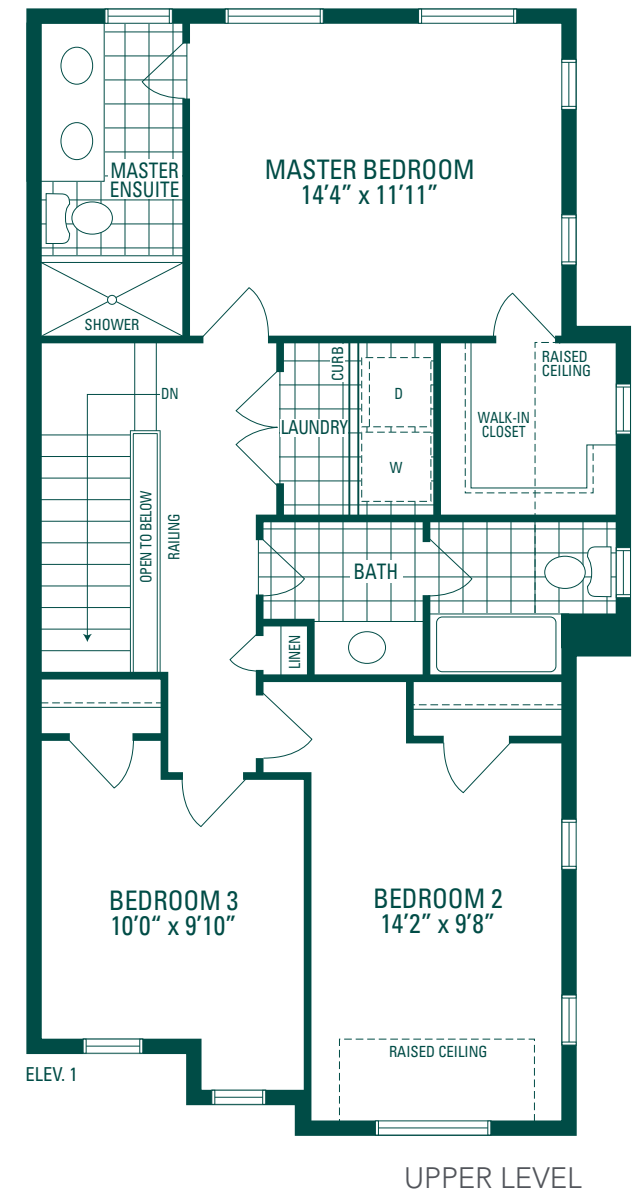

*Black* NINETY-FIVE

HORIZON 3E  
ELEV. 2 • TH-1

HORIZON 2  
ELEV. 2 • TH-2

HORIZON 2  
ELEV. 2 • TH-3

HORIZON 3ES  
ELEV. 2 • TH-4

# Horizon THREE - ES | 22' LOT • 1,877 SQ.FT.

Orientation of home may be reversed and purchaser agrees to accept the same. Steps and porches may vary at any exterior entrance ways due to grading variance. Actual usable floor space may vary from the stated floor areas. All renderings are artists concept. Dimensions, specifications and architectural detailing subject to modifications. Roofline and adjoining model types may vary due to siting. E. & O. E. March 2019