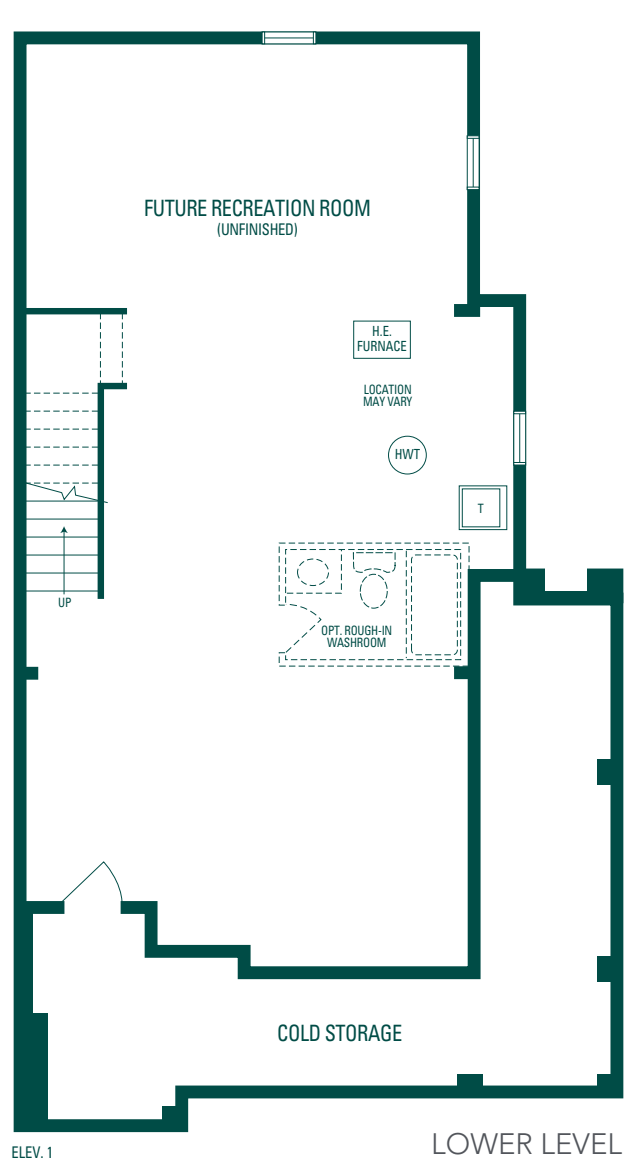

*Black* NINETY-FIVE

HORIZON 3E  
ELEV. 2 • TH-1

HORIZON 2  
ELEV. 2 • TH-2

HORIZON 2  
ELEV. 2 • TH-3

HORIZON 3ES  
ELEV. 2 • TH-4

# Horizon THREE - ES | 22' LOT • 1,877 SQ.FT.

Orientation of home may be reversed and purchaser agrees to accept the same. Steps and porches may vary at any exterior entrance ways due to grading variance. Actual usable floor space may vary from the stated floor areas. All renderings are artists concept. Dimensions, specifications and architectural detailing subject to modifications. Roofline and adjoining model types may vary due to siting. E. & O. E. March 2019