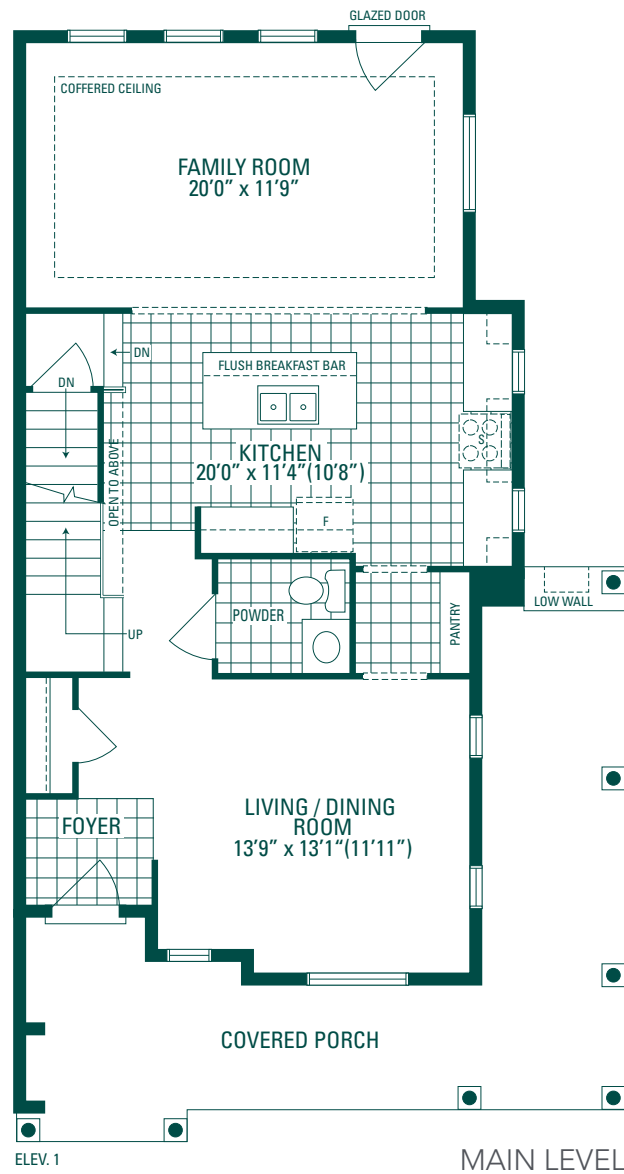

*Black* NINETY-FIVE

HORIZON 3E  
ELEV. 2 • TH-1

HORIZON 2  
ELEV. 2 • TH-2

HORIZON 2  
ELEV. 2 • TH-3

HORIZON 3ES  
ELEV. 2 • TH-4

# Horizon THREE - ES | 22' LOT • 1,877 SQ.FT.

Orientation of home may be reversed and purchaser agrees to accept the same. Steps and porches may vary at any exterior entrance ways due to grading variance. Actual usable floor space may vary from the stated floor areas. All renderings are artists concept. Dimensions, specifications and architectural detailing subject to modifications. Roofline and adjoining model types may vary due to siting. E. & O. E. March 2019