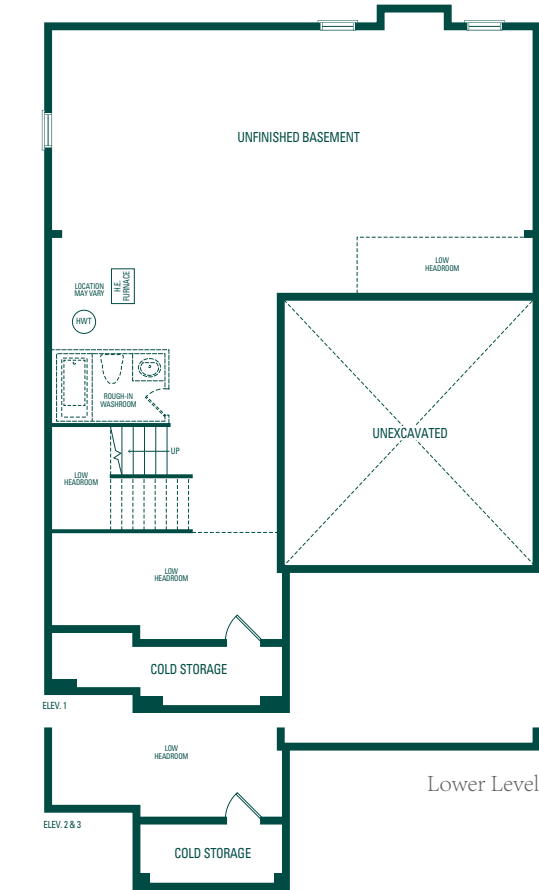

43' 6" Lot
Kimberly Three

Kimberly Three

Elevation 1 · 2,866 Sq.Ft. | Elevation 2 · 2,872 Sq.Ft. | Elevation 3 · 2,870 Sq.Ft.

Orientation of home may be reversed and purchaser agrees to accept the same. Steps and porches may vary at any exterior entrance ways due to grading variance. Actual usable floor space may vary from the stated floor areas. All renderings are artist's concept. Dimensions, specifications and architectural detailing subject to modifications. Roofline and adjoining model types may vary due to siting. E. & O. E. June 2020

Orientation of home may be reversed and purchaser agrees to accept the same. Steps and porches may vary at any exterior entrance ways due to grading variance. Actual usable floor space may vary from the stated floor areas. All renderings are artist's concept. Dimensions, specifications and architectural detailing subject to modifications. Roofline and adjoining model types may vary due to siting. E. & O. E. June 2020