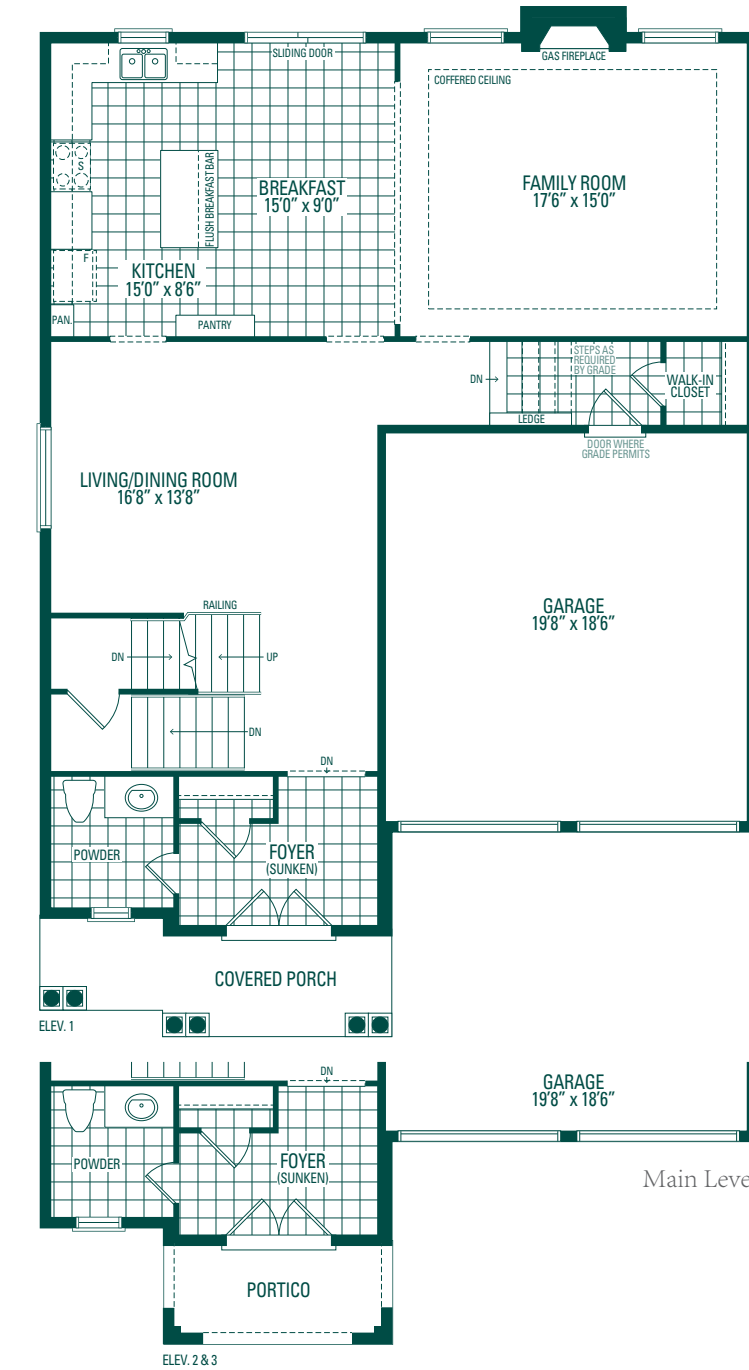

43' 6" Lot
Kimberly Three

Kimberly Three

Elevation 1 · 2,866 Sq.Ft. | Elevation 2 · 2,872 Sq.Ft. | Elevation 3 · 2,870 Sq.Ft.

Orientation of home may be reversed and purchaser agrees to accept the same. Steps and porches may vary at any exterior entrance ways due to grading variance. Actual usable floor space may vary from the stated floor areas. All renderings are artist's concept. Dimensions, specifications and architectural detailing subject to modifications. Roofline and adjoining model types may vary due to siting. E. & O. E. June 2020

Orientation of home may be reversed and purchaser agrees to accept the same. Steps and porches may vary at any exterior entrance ways due to grading variance. Actual usable floor space may vary from the stated floor areas. All renderings are artist's concept. Dimensions, specifications and architectural detailing subject to modifications. Roofline and adjoining model types may vary due to siting. E. & O. E. June 2020