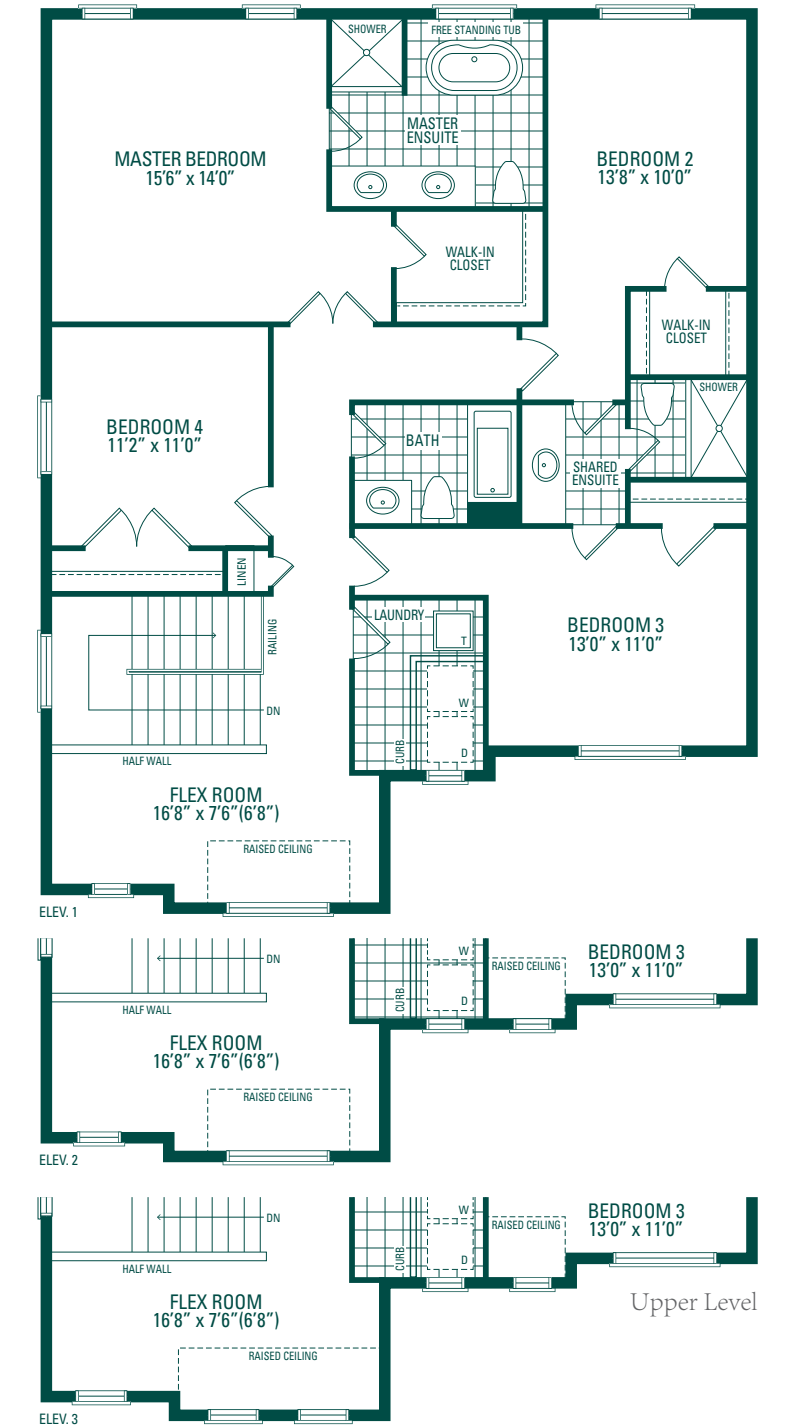

43' 6" Lot
Kimberly Three

Kimberly Three

Elevation 1 · 2,866 Sq.Ft. | Elevation 2 · 2,872 Sq.Ft. | Elevation 3 · 2,870 Sq.Ft.

Orientation of home may be reversed and purchaser agrees to accept the same. Steps and porches may vary at any exterior entrance ways due to grading variance. Actual usable floor space may vary from the stated floor areas. All renderings are artist's concept. Dimensions, specifications and architectural detailing subject to modifications. Roofline and adjoining model types may vary due to siting. E. & O. E. June 2020

Orientation of home may be reversed and purchaser agrees to accept the same. Steps and porches may vary at any exterior entrance ways due to grading variance. Actual usable floor space may vary from the stated floor areas. All renderings are artist's concept. Dimensions, specifications and architectural detailing subject to modifications. Roofline and adjoining model types may vary due to siting. E. & O. E. June 2020