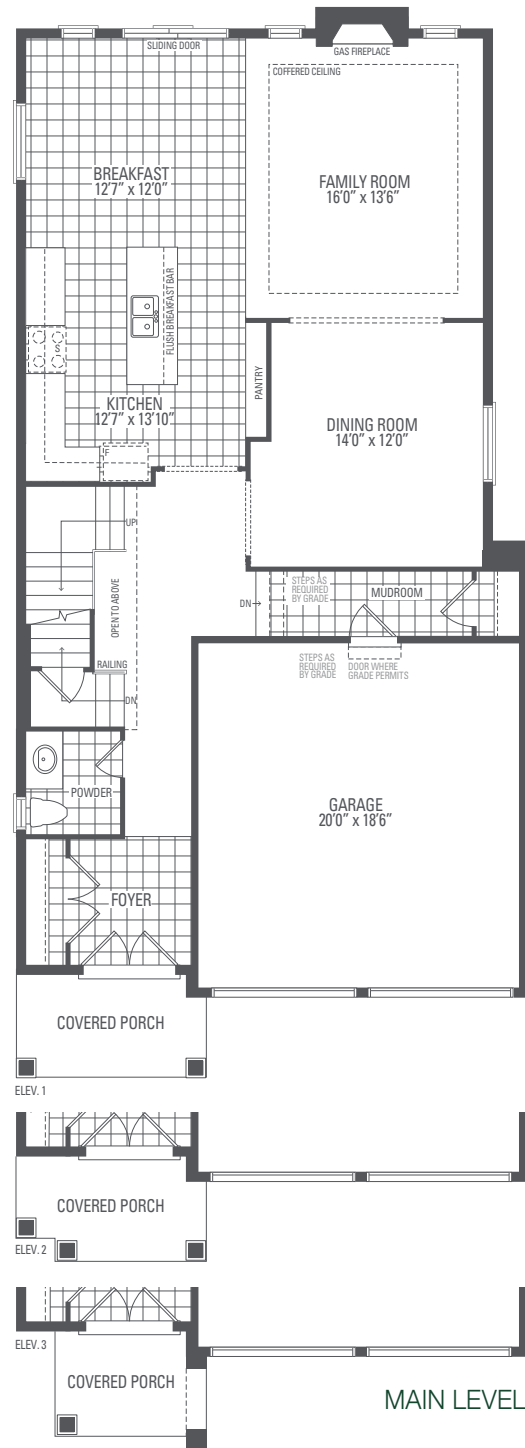

Villa 7 **36' Lot**

Elevation 1
2,783 sq.ft.

Elevation 2
2,783 sq.ft.

Elevation 3
2,783 sq.ft.

Villa 7 36' Lot

Elev. 1: 2,783 sq.ft. Elev. 2: 2,783 sq.ft. Elev. 3: 2,783 sq.ft.
Includes 20 sq.ft. of Open Area

Orientation of home may be reversed and purchaser agrees to accept the same. Steps and porches may vary at any exterior entrance ways due to grading variance. Actual usable floor space may vary from the stated floor areas. All renderings are artist's concept. Dimensions, specifications and architectural detailing subject to modifications. Roofline and adjoining model types may vary due to siting. E. & O. E. September 2023