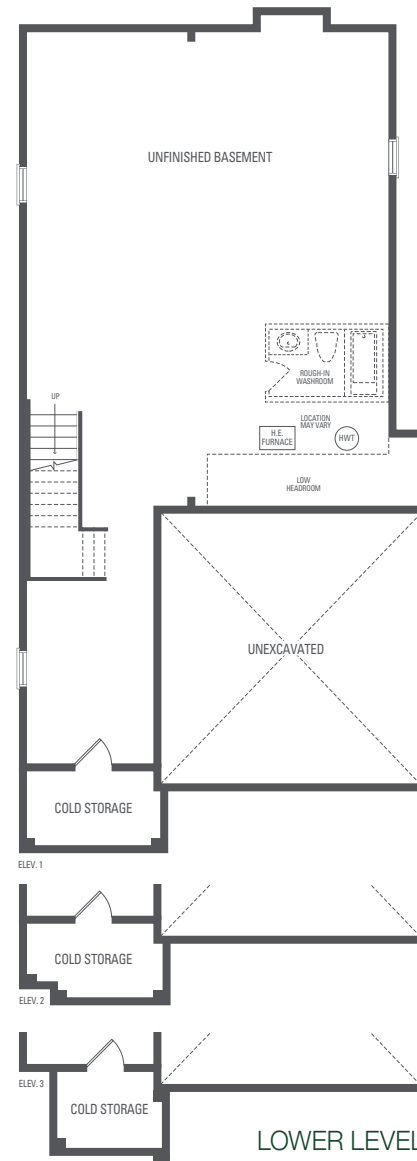

Villa 7 **36' Lot**

Elevation 1
2,783 sq.ft.

Elevation 2
2,783 sq.ft.

Elevation 3
2,783 sq.ft.

Villa 7 36' Lot

Elev. 1: 2,783 sq.ft. Elev. 2: 2,783 sq.ft. Elev. 3: 2,783 sq.ft.
Includes 20 sq.ft. of Open Area

Orientation of home may be reversed and purchaser agrees to accept the same. Steps and porches may vary at any exterior entrance ways due to grading variance. Actual usable floor space may vary from the stated floor areas. All renderings are artist's concept. Dimensions, specifications and architectural detailing subject to modifications. Roofline and adjoining model types may vary due to siting. E. & O. E. September 2023