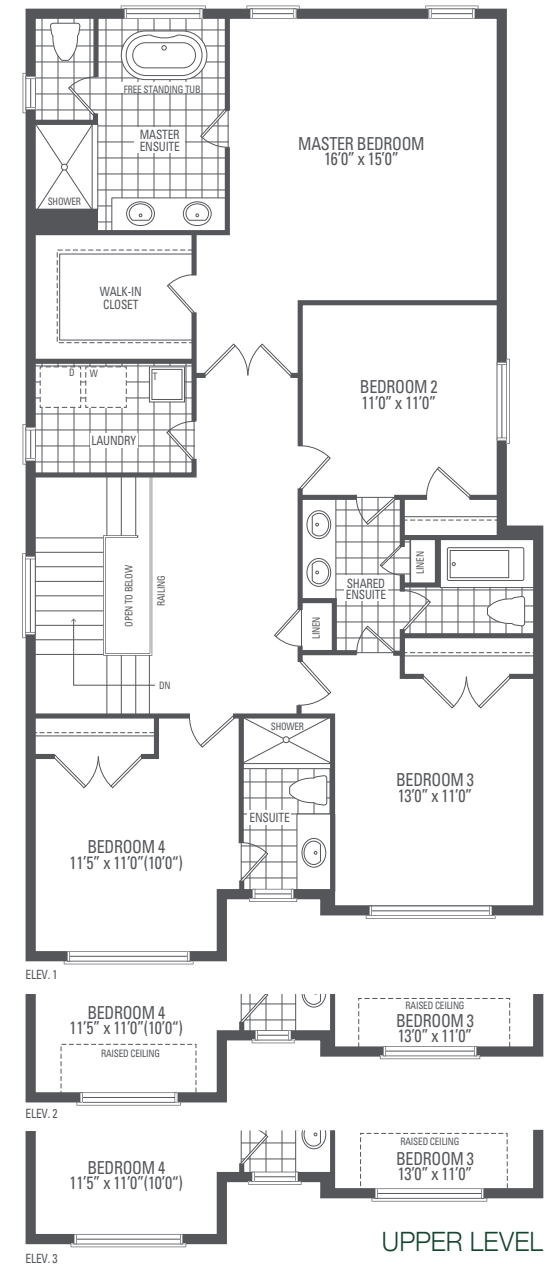

Villa 7 **36' Lot**

Elevation 1
2,783 sq.ft.

Elevation 2
2,783 sq.ft.

Elevation 3
2,783 sq.ft.

Villa 7 36' Lot

Elev. 1: 2,783 sq.ft. Elev. 2: 2,783 sq.ft. Elev. 3: 2,783 sq.ft.
Includes 20 sq.ft. of Open Area

Orientation of home may be reversed and purchaser agrees to accept the same. Steps and porches may vary at any exterior entrance ways due to grading variance. Actual usable floor space may vary from the stated floor areas. All renderings are artist's concept. Dimensions, specifications and architectural detailing subject to modifications. Roofline and adjoining model types may vary due to siting. E. & O. E. September 2023