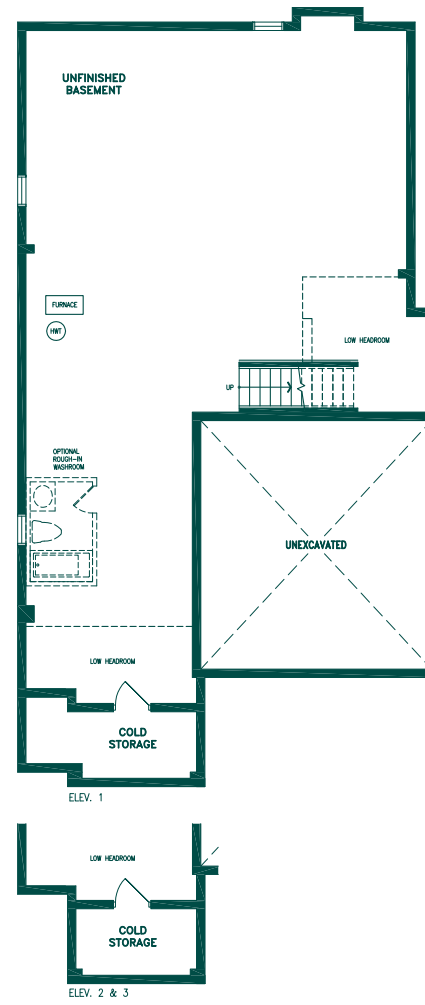

PINEBROOK 2 | 3,045 SQ.FT.

ELEVATION 2

ELEVATION 3

ELEVATION 1

Plan is not to scale. Sole purpose of plan is to show approximate location of a lot/block within a subdivision. The numbering, size, dimension, area, shape and location of the lots/blocks may vary from what is shown on the plan. All dimensions are approximate. The Vendor tries to ensure the accuracy of the information at the time the plan is prepared, however modifications to the plan may have occurred since its preparation and errors do occur. E. & O. E.

PINEBROOK 2 | 3,045 SQ.FT.

MAIN LEVEL

LOWER LEVEL

UPPER LEVEL

Plan is not to scale. Sole purpose of plan is to show approximate location of a lot/block within a subdivision. The numbering, size, dimension, area, shape and location of the lots/blocks may vary from what is shown on the plan. All dimensions are approximate. The Vendor tries to ensure the accuracy of the information at the time the plan is prepared, however modifications to the plan may have occurred since its preparation and errors do occur. E. & O. E.