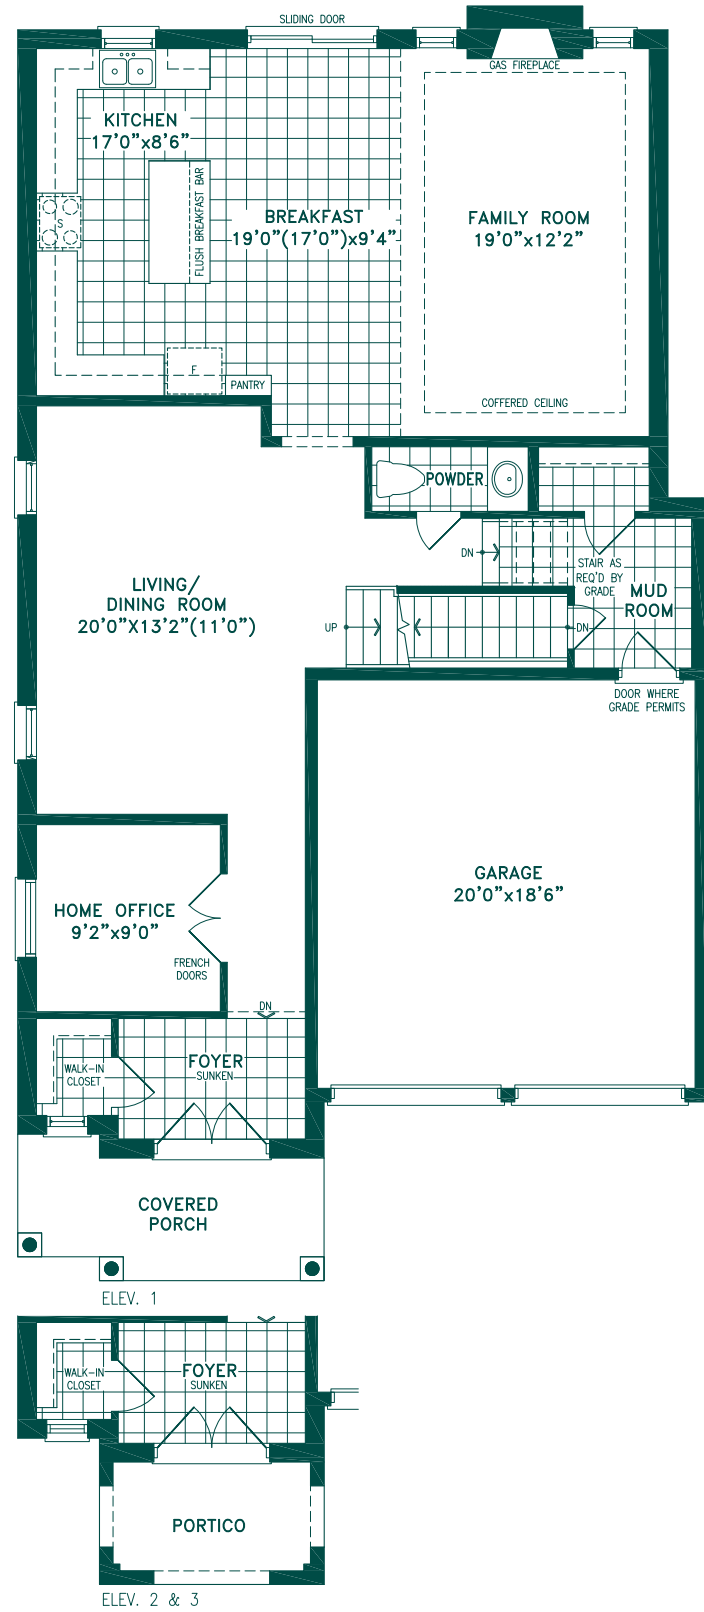

PINEBROOK 2 | 3,045 SQ.FT.

ELEVATION 2

ELEVATION 3

ELEVATION 1

Plan is not to scale. Sole purpose of plan is to show approximate location of a lot/block within a subdivision. The numbering, size, dimension, area, shape and location of the lots/blocks may vary from what is shown on the plan. All dimensions are approximate. The Vendor tries to ensure the accuracy of the information at the time the plan is prepared, however modifications to the plan may have occurred since its preparation and errors do occur. E. & O. E.

PINEBROOK 2 | 3,045 SQ.FT.

MAIN LEVEL

LOWER LEVEL

UPPER LEVEL

Plan is not to scale. Sole purpose of plan is to show approximate location of a lot/block within a subdivision. The numbering, size, dimension, area, shape and location of the lots/blocks may vary from what is shown on the plan. All dimensions are approximate. The Vendor tries to ensure the accuracy of the information at the time the plan is prepared, however modifications to the plan may have occurred since its preparation and errors do occur. E. & O. E.