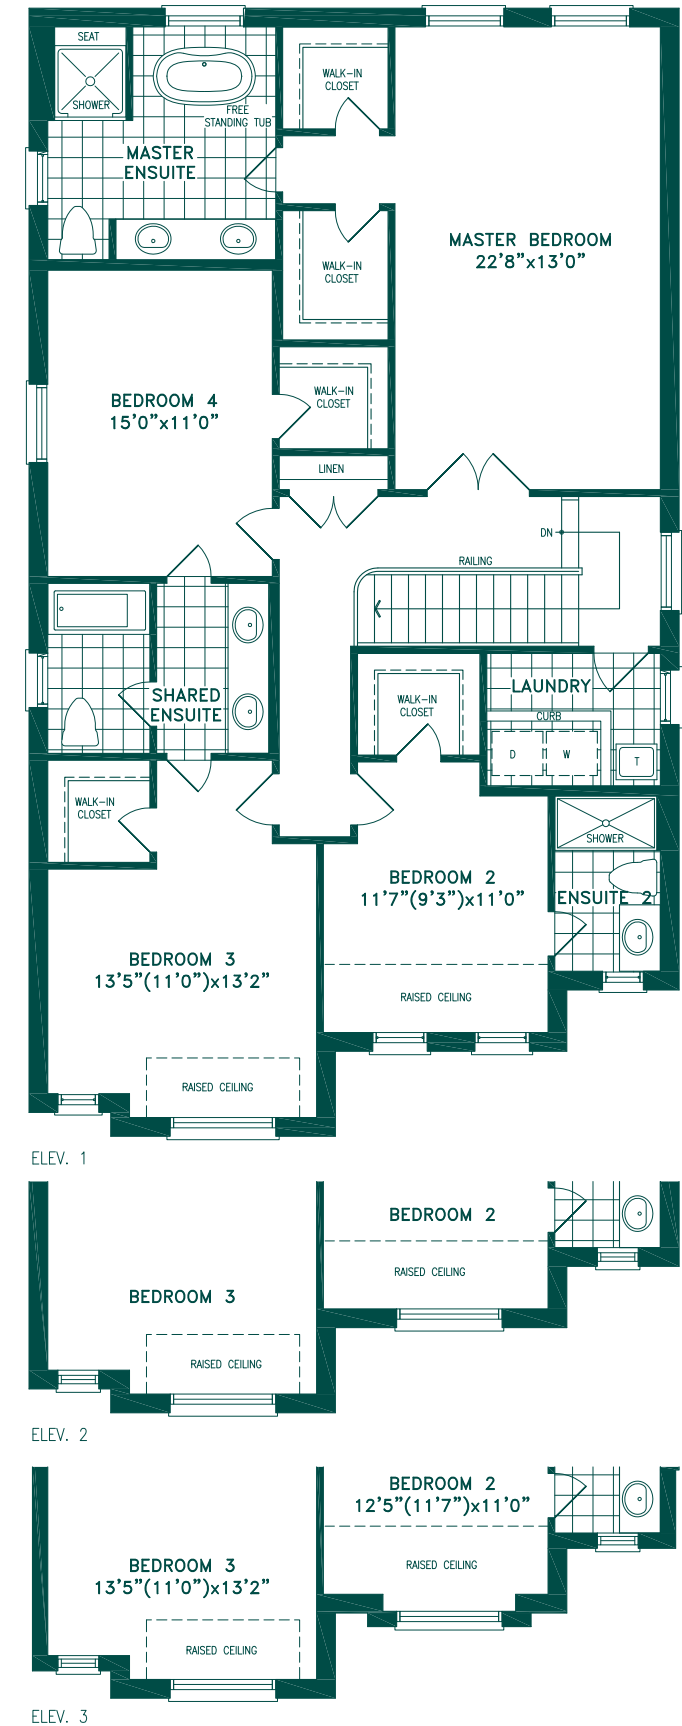

PINEBROOK 2 | 3,045 SQ.FT.

ELEVATION 2

ELEVATION 3

ELEVATION 1

Plan is not to scale. Sole purpose of plan is to show approximate location of a lot/block within a subdivision. The numbering, size, dimension, area, shape and location of the lots/blocks may vary from what is shown on the plan. All dimensions are approximate. The Vendor tries to ensure the accuracy of the information at the time the plan is prepared, however modifications to the plan may have occurred since its preparation and errors do occur. E. & O. E.

PINEBROOK 2 | 3,045 SQ.FT.

MAIN LEVEL

LOWER LEVEL

UPPER LEVEL

Plan is not to scale. Sole purpose of plan is to show approximate location of a lot/block within a subdivision. The numbering, size, dimension, area, shape and location of the lots/blocks may vary from what is shown on the plan. All dimensions are approximate. The Vendor tries to ensure the accuracy of the information at the time the plan is prepared, however modifications to the plan may have occurred since its preparation and errors do occur. E. & O. E.