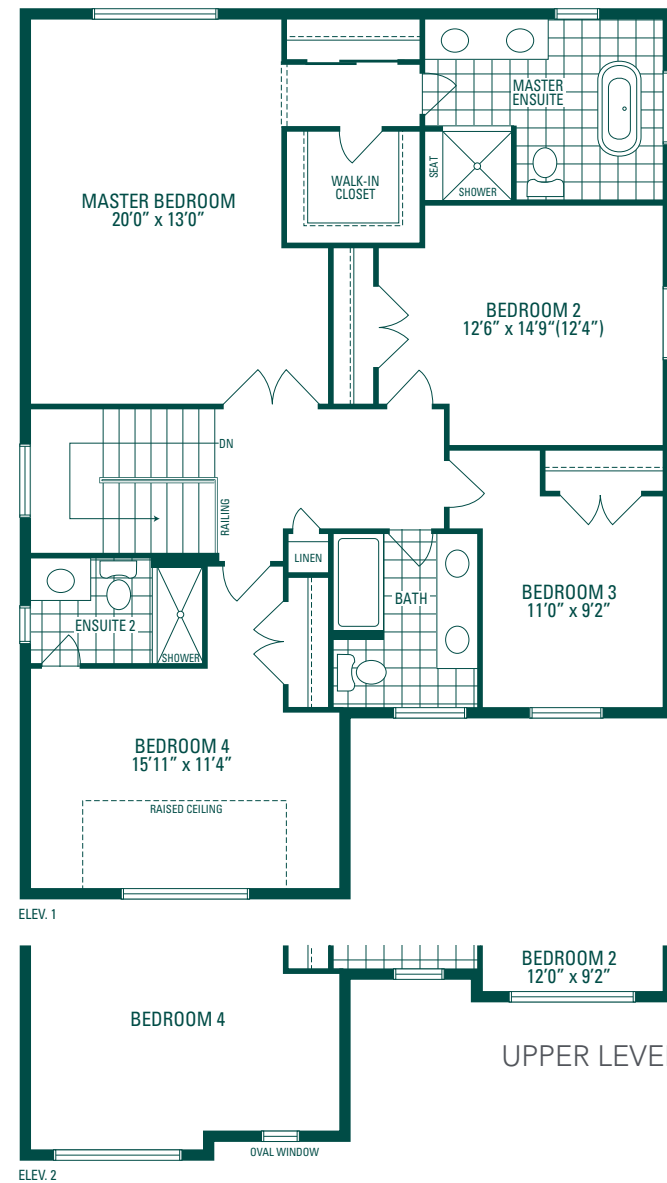

# Woodcraft ONE | 45' LOT • 2,694 SQ.FT.

ELEVATION 2

ELEVATION 1

Orientation of home may be reversed and purchaser agrees to accept the same. Steps and porches may vary at any exterior entrance ways due to grading variance. Actual usable floor space may vary from the stated floor areas. All renderings are artists concept. Dimensions, specifications and architectural detailing subject to modifications. Roofline and adjoining model types may vary due to siting. Appliances, furniture and furnishings not included. E. & O. E. March 2019

*Woodcraft*  
ONE

Orientation of home may be reversed and purchaser agrees to accept the same. Steps and porches may vary at any exterior entrance ways due to grading variance. Actual usable floor space may vary from the stated floor areas. All renderings are artists concept. Dimensions, specifications and architectural detailing subject to modifications. Roofline and adjoining model types may vary due to siting. Appliances, furniture and furnishings not included. E. & O. E. March 2019