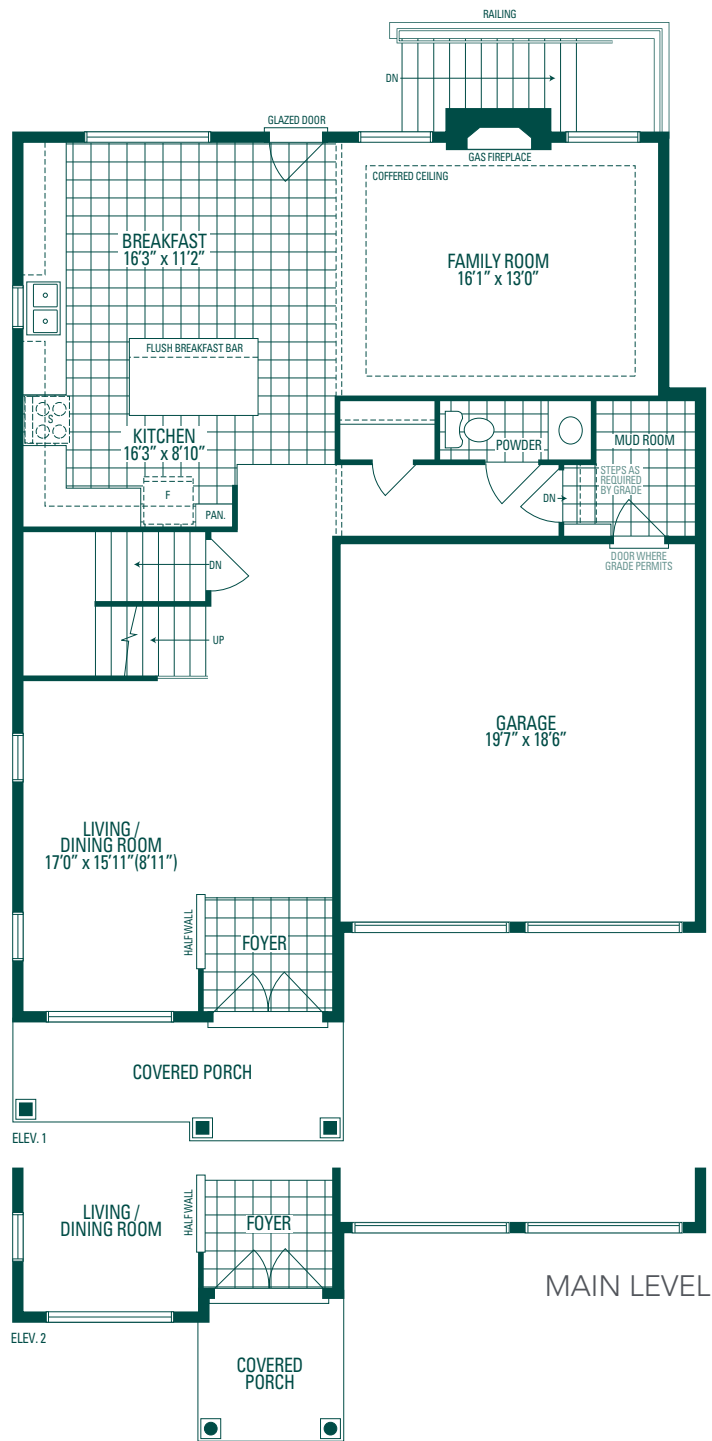

# Woodcraft ONE | 45' LOT • 2,694 SQ.FT.

ELEVATION 2

ELEVATION 1

Orientation of home may be reversed and purchaser agrees to accept the same. Steps and porches may vary at any exterior entrance ways due to grading variance. Actual usable floor space may vary from the stated floor areas. All renderings are artists concept. Dimensions, specifications and architectural detailing subject to modifications. Roofline and adjoining model types may vary due to siting. Appliances, furniture and furnishings not included. E. & O. E. March 2019

*Woodcraft*  
ONE

Orientation of home may be reversed and purchaser agrees to accept the same. Steps and porches may vary at any exterior entrance ways due to grading variance. Actual usable floor space may vary from the stated floor areas. All renderings are artists concept. Dimensions, specifications and architectural detailing subject to modifications. Roofline and adjoining model types may vary due to siting. Appliances, furniture and furnishings not included. E. & O. E. March 2019