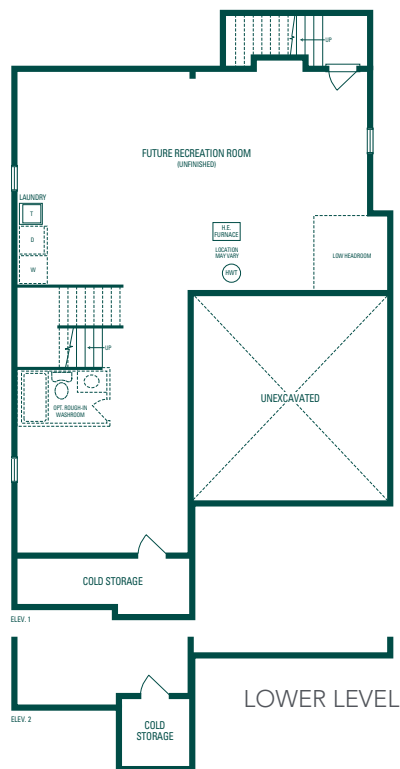

# Woodcraft ONE | 45' LOT • 2,694 SQ.FT.

ELEVATION 2

ELEVATION 1

Orientation of home may be reversed and purchaser agrees to accept the same. Steps and porches may vary at any exterior entrance ways due to grading variance. Actual usable floor space may vary from the stated floor areas. All renderings are artists concept. Dimensions, specifications and architectural detailing subject to modifications. Roofline and adjoining model types may vary due to siting. Appliances, furniture and furnishings not included. E. & O. E. March 2019

*Woodcraft*  
ONE

Orientation of home may be reversed and purchaser agrees to accept the same. Steps and porches may vary at any exterior entrance ways due to grading variance. Actual usable floor space may vary from the stated floor areas. All renderings are artists concept. Dimensions, specifications and architectural detailing subject to modifications. Roofline and adjoining model types may vary due to siting. Appliances, furniture and furnishings not included. E. & O. E. March 2019