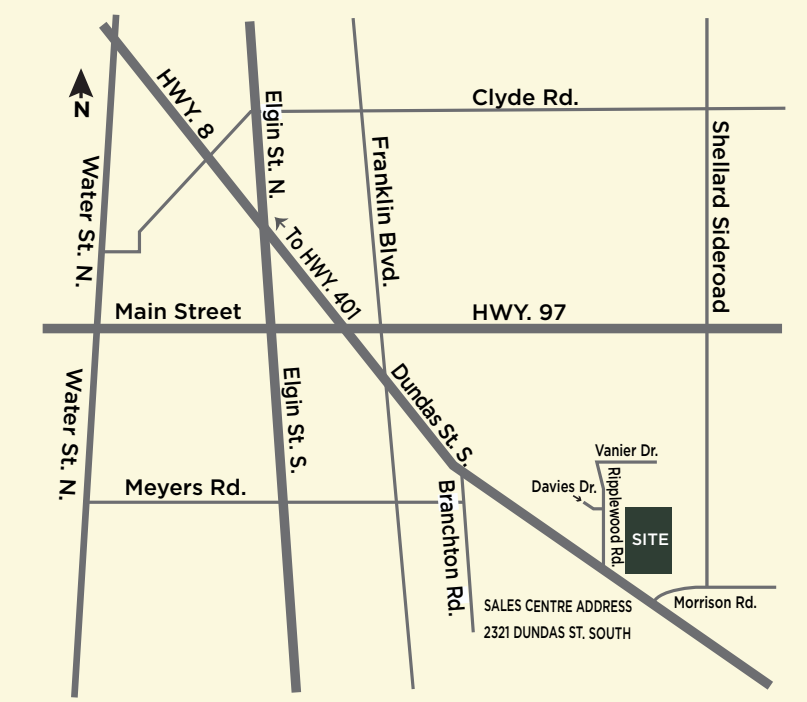

- 9.14 M (30') SINGLE DETACHED
- 6.10 M (20') TOWNHOMES - CHERRY SERIES
- 6.10 M (20') TOWNHOMES - WILLOW SERIES
- FUTURE RESIDENTIAL

Plan is not to scale. Sole purpose of plan is to show approximate location of a lot/block within a subdivision. The numbering, size, dimension, area, shape and location of the lots/blocks may vary from what is shown on the plan. All dimensions are approximate. Where no dimension is provided, there is no representation as to actual dimension. Artist's concept. E. & O. E. September 2022